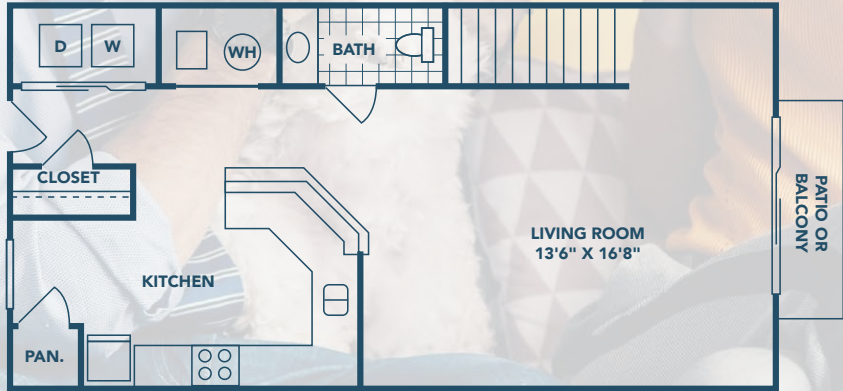

**HAVEN**  
 2 BED // 2.5 BATH  
 1120 SQ FT

-  RENT \_\_\_\_\_
-  MOVE IN DATE \_\_\_\_\_
-  APP FEE \_\_\_\_\_
-  ADMIN FEE \_\_\_\_\_
-  DEPOSIT \_\_\_\_\_
-  PET FEE \_\_\_\_\_
-  PET RENT \_\_\_\_\_