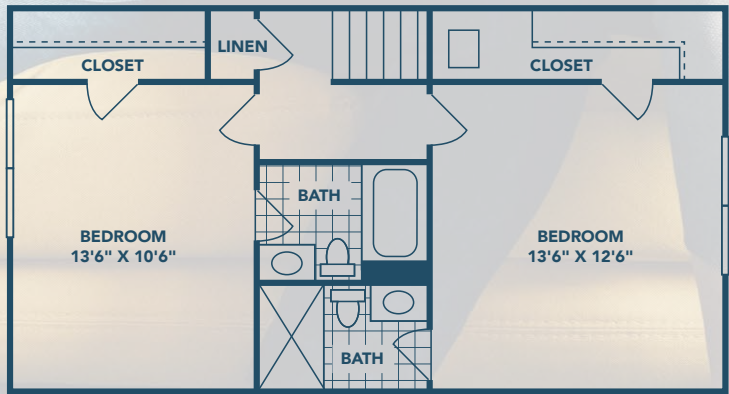

**HAVEN**  
 2 BED // 2.5 BATH  
 1120 SQ FT

-  RENT \_\_\_\_\_
-  MOVE IN DATE \_\_\_\_\_
-  APP FEE \_\_\_\_\_
-  ADMIN FEE \_\_\_\_\_
-  DEPOSIT \_\_\_\_\_
-  PET FEE \_\_\_\_\_
-  PET RENT \_\_\_\_\_