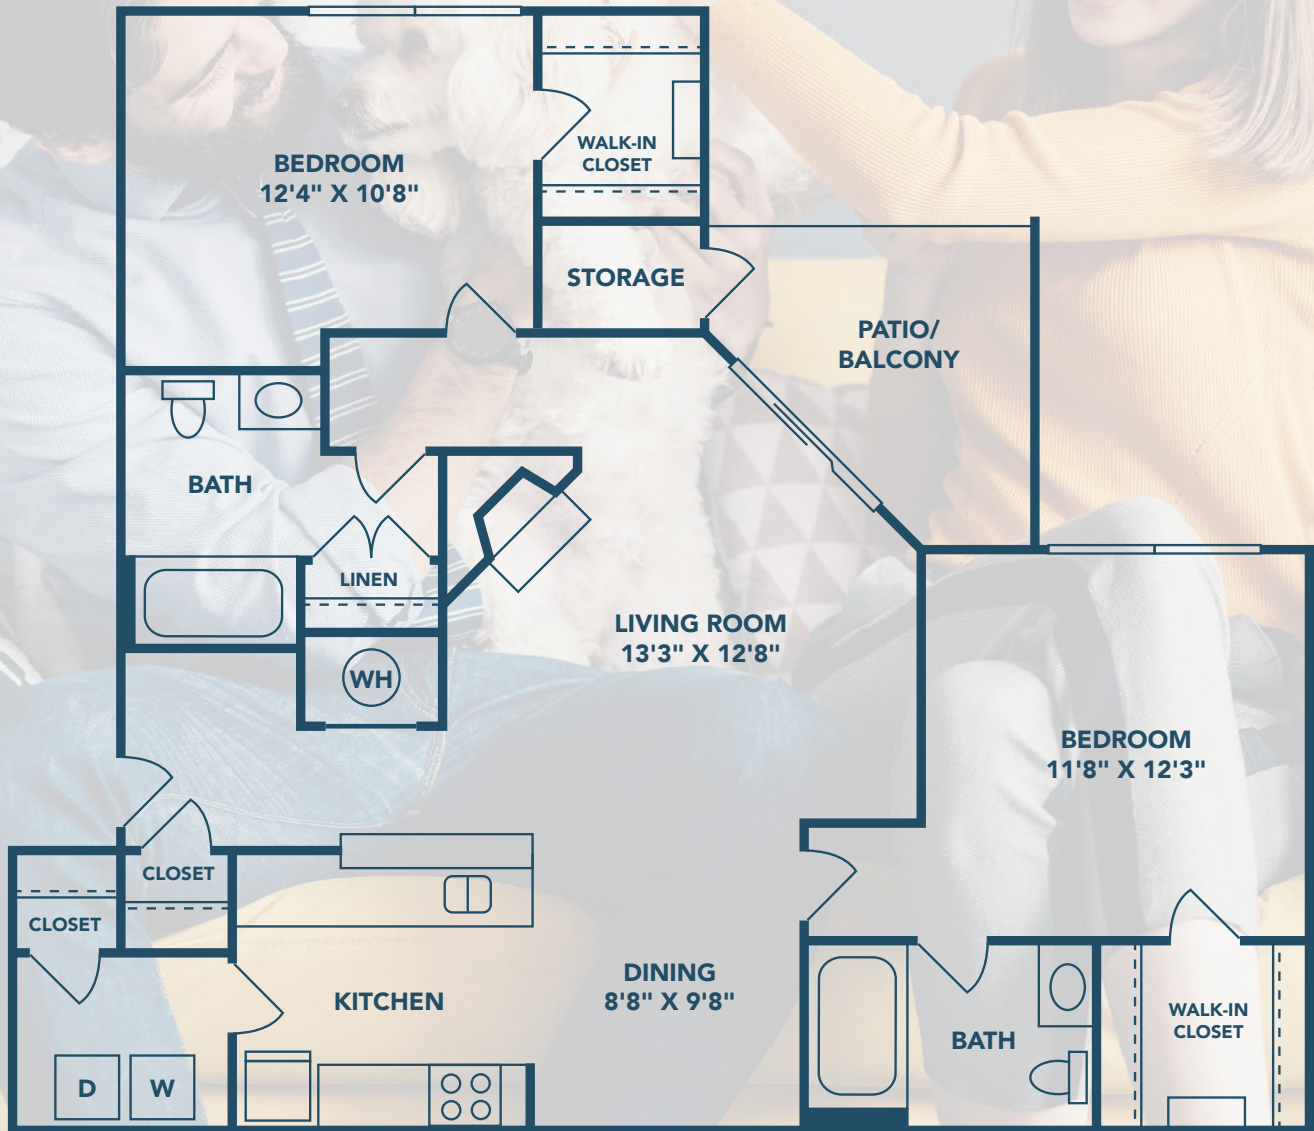

HARRISON PLACE

BY **STEADFAST** LIVING

COMMUNITY *amenities*

- RESIDENT CLUBHOUSE
- POOL
- FITNESS CENTER
- ON-SITE LAUNDRY
- COVERED PARKING
- GARAGE PARKING
- 24-HOUR EMERGENCY MAINTENANCE
- PET FRIENDLY

APARTMENT *features*

- MODERN BLACK APPLIANCES*
- BUILT-IN MICROWAVE
- BRUSHED NICKEL HARDWARE*
- FIREPLACES*
- IN-HOME WASHER & DRYER CONNECTIONS
- PRIVATE PATIOS & BALCONIES
- CABLE READY
- HIGH-SPEED INTERNET ACCESS

*FEATURES VARY BY HOME

EWING
2 BED // 2 BATH
1052 SQ FT

-  RENT _____
-  MOVE IN DATE _____
-  APP FEE _____
-  ADMIN FEE _____
-  DEPOSIT _____
-  PET FEE _____
-  PET RENT _____

Scenic apartments for rent in Indianapolis. Harrison Place Apartment Homes welcomes you to your new home in Indianapolis, IN. Located just northeast of downtown Indianapolis, our residents enjoy activities in the city including the Indianapolis Zoo, Indiana State Museum, and a variety of exciting eateries. Our pet friendly community features thoughtful amenities including a refreshing swimming pool, a resident clubhouse, and a fitness center that help create a living experience that encourages residents to live life to the fullest. With plenty of floor plans to choose from, Harrison Place Apartments is the perfect place to call home.