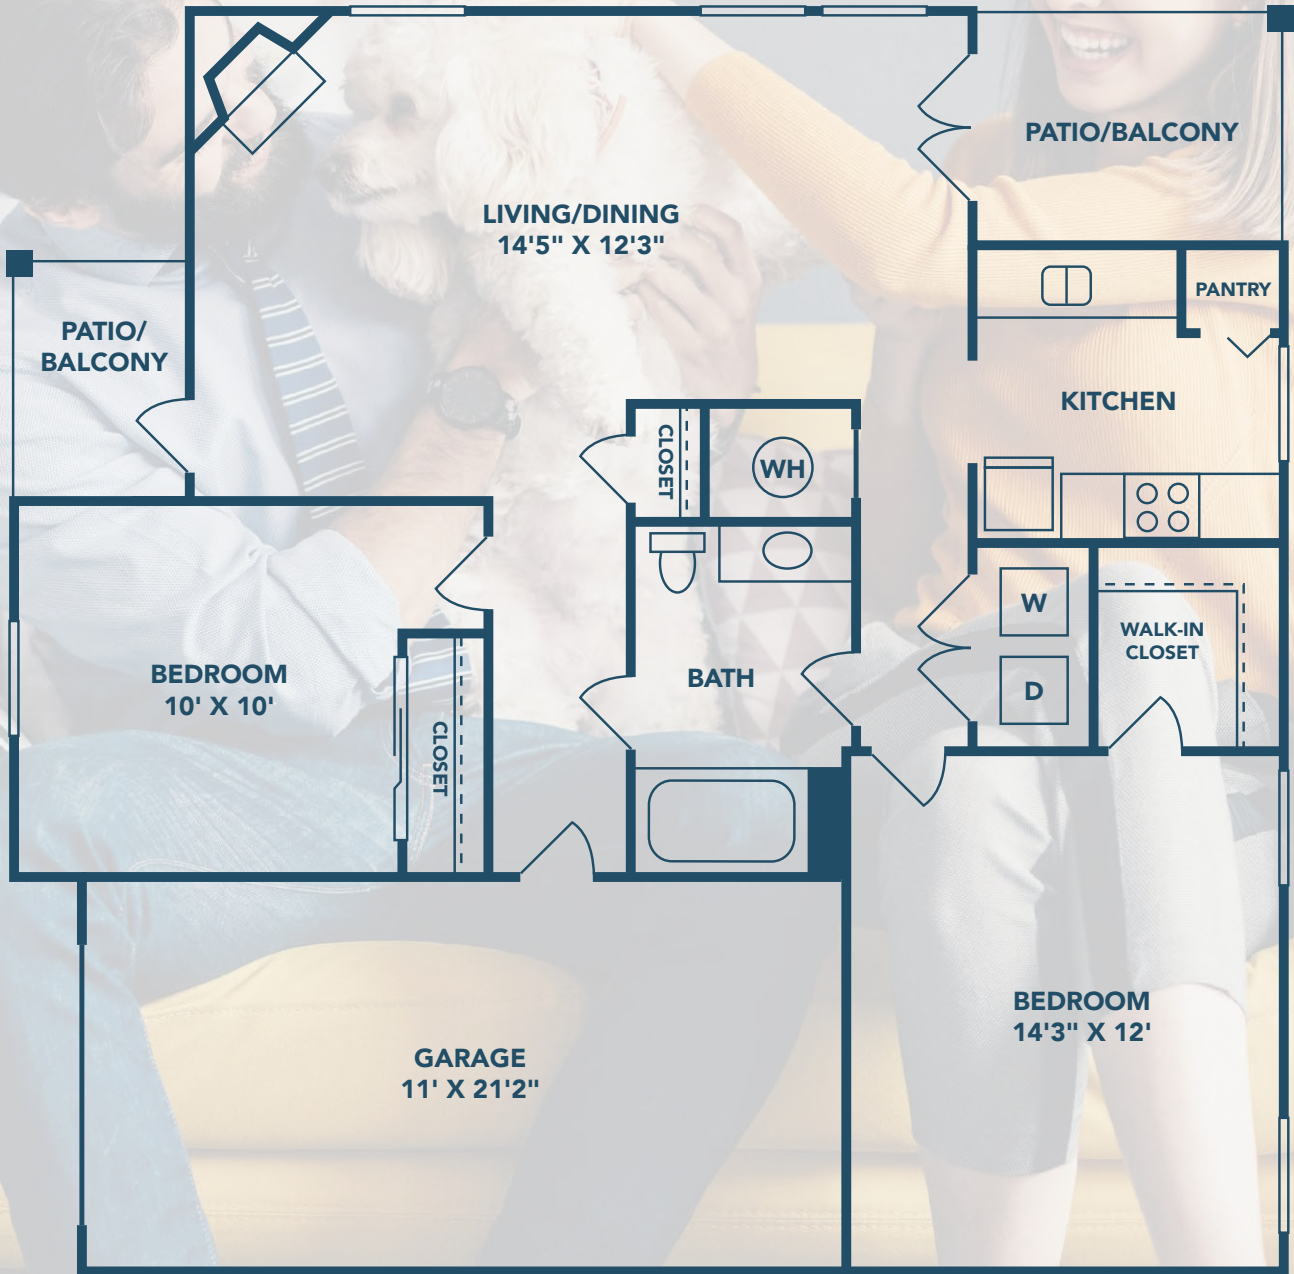

# HARRISON PLACE

BY **STEADFAST** LIVING

## APARTMENT *features*

- MODERN BLACK APPLIANCES\*
- BUILT-IN MICROWAVE
- BRUSHED NICKEL HARDWARE\*
- FIREPLACES\*
- IN-HOME WASHER & DRYER CONNECTIONS
- PRIVATE PATIOS & BALCONIES
- CABLE READY
- HIGH-SPEED INTERNET ACCESS

\*FEATURES VARY BY HOME

**ABERCROMBIE**  
 2 BED // 1 BATH  
 906 SQ FT

-  RENT \_\_\_\_\_
-  MOVE IN DATE \_\_\_\_\_
-  APP FEE \_\_\_\_\_
-  ADMIN FEE \_\_\_\_\_
-  DEPOSIT \_\_\_\_\_
-  PET FEE \_\_\_\_\_
-  PET RENT \_\_\_\_\_