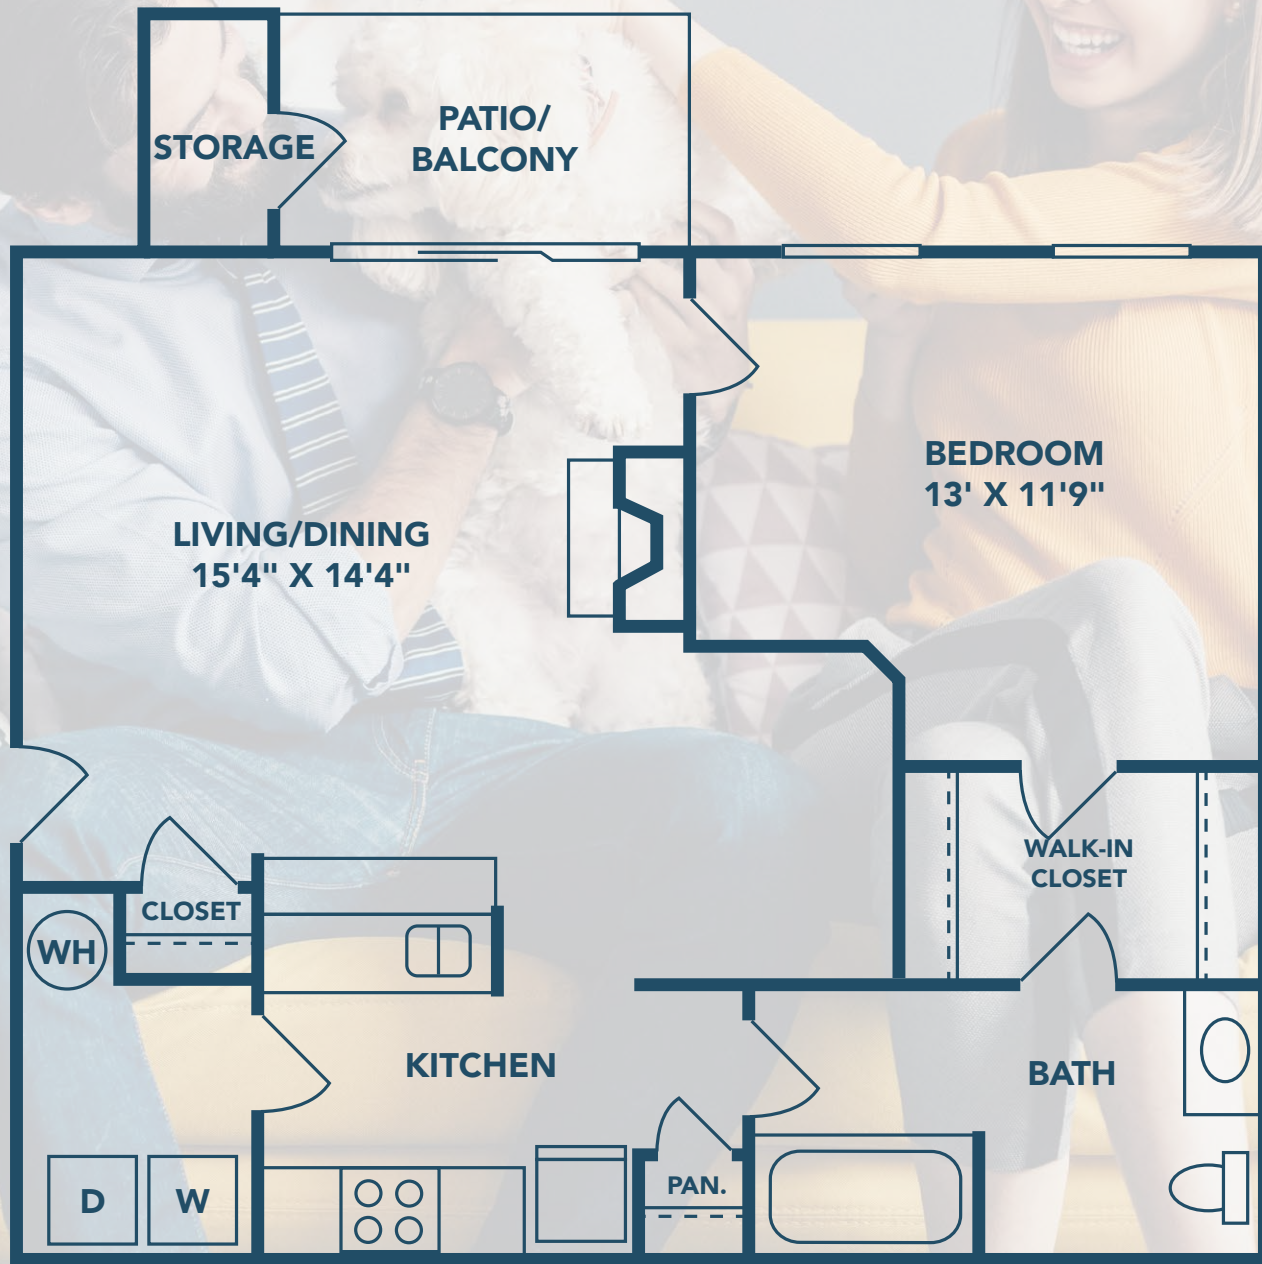

\*FEATURES VARY BY HOME

**TYNDALE**  
 1 BED // 1 BATH  
 719 SQ FT

-  RENT \_\_\_\_\_
-  MOVE IN DATE \_\_\_\_\_
-  APP FEE \_\_\_\_\_
-  ADMIN FEE \_\_\_\_\_
-  DEPOSIT \_\_\_\_\_
-  PET FEE \_\_\_\_\_
-  PET RENT \_\_\_\_\_