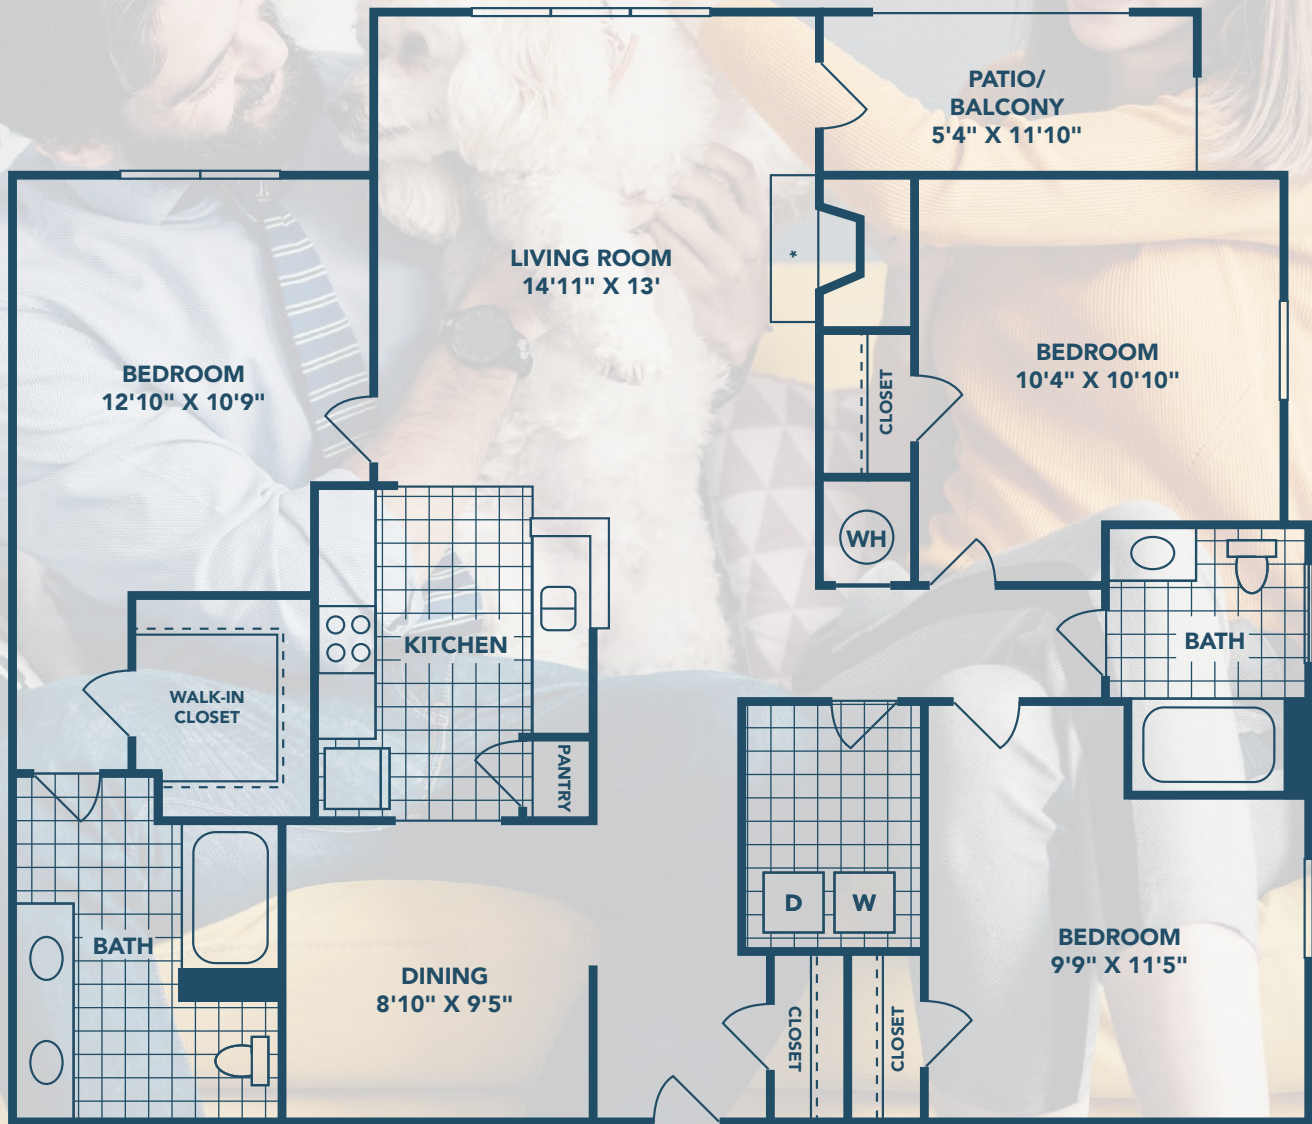

*3RD FLOOR

C1

**3 BED // 2 BATH
1295 SQ FT**

-  RENT _____
-  MOVE IN DATE _____
-  APP FEE _____
-  ADMIN FEE _____
-  DEPOSIT _____
-  PET FEE _____
- PET RENT _____

Apartments for rent in Lewisville, TX. Welcome home to The Pointe at Vista Ridge, where our thoughtful features and amenities inspire residents to enjoy a carefree lifestyle. Located in Lewisville, north of Dallas, TX, our community is conveniently near the LLELA Nature Preserve and Lewisville Lake for residents to explore. The Pointe at Vista Ridge is a desirable, pet friendly destination with hardwood-style flooring, a refreshing pool, and a well-equipped fitness center. Discover your new home at The Pointe at Vista Ridge Apartments by calling or scheduling a tour with us today.