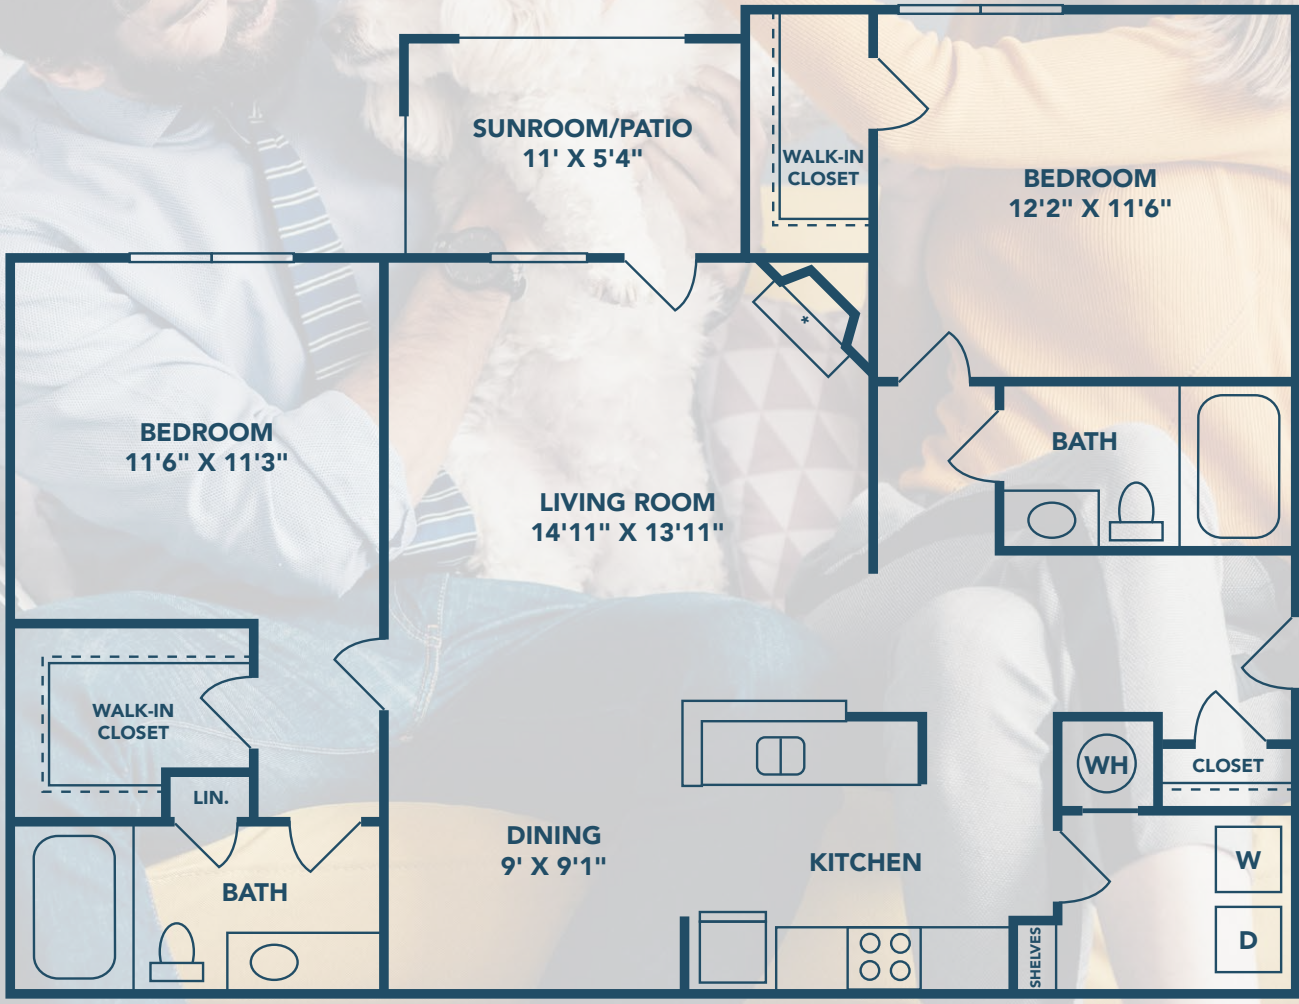

***3RD FLOOR**

B2
2 BED // 2 BATH
1117 SQ FT

-  RENT _____
-  MOVE IN DATE _____
-  APP FEE _____
-  ADMIN FEE _____
-  DEPOSIT _____
-  PET FEE _____
-  PET RENT _____

Apartments for rent in Lewisville, TX. Welcome home to The Pointe at Vista Ridge, where our thoughtful features and amenities inspire residents to enjoy a carefree lifestyle. Located in Lewisville, north of Dallas, TX, our community is conveniently near the LLELA Nature Preserve and Lewisville Lake for residents to explore. The Pointe at Vista Ridge is a desirable, pet friendly destination with hardwood-style flooring, a refreshing pool, and a well-equipped fitness center. Discover your new home at The Pointe at Vista Ridge Apartments by calling or scheduling a tour with us today.