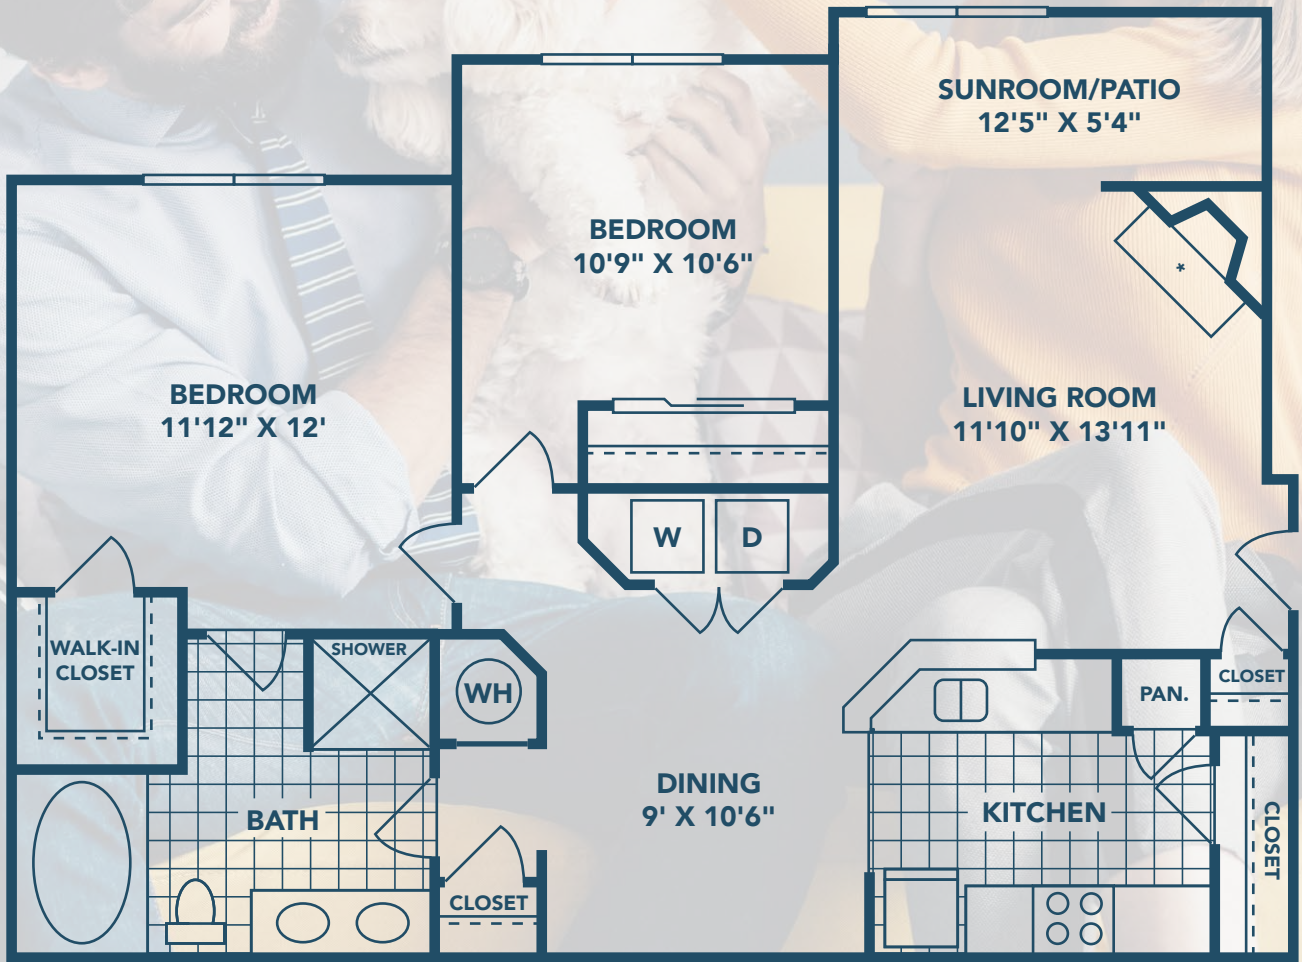

# THE POINTE AT VISTA RIDGE

BY **STEADFAST** LIVING

\*FEATURES VARY BY HOME

**\*3RD FLOOR**

**B1**  
**2 BED // 1 BATH**  
**952 SQ FT**

-  RENT \_\_\_\_\_
-  MOVE IN DATE \_\_\_\_\_
-  APP FEE \_\_\_\_\_
-  ADMIN FEE \_\_\_\_\_
-  DEPOSIT \_\_\_\_\_
-  PET FEE \_\_\_\_\_
-  PET RENT \_\_\_\_\_