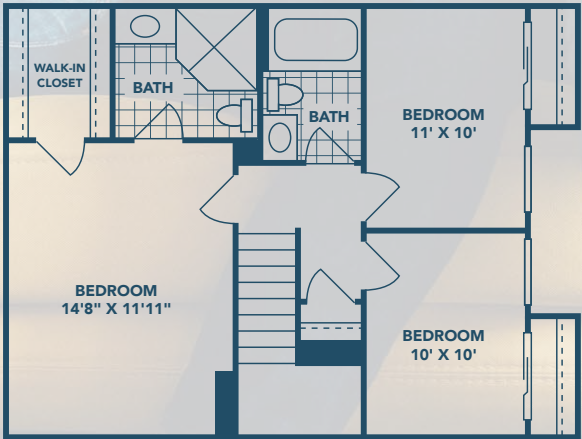

**ESTATE**  
3 BED // 2.5 BATH  
1340 SQ FT

-  RENT \_\_\_\_\_
-  MOVE IN DATE \_\_\_\_\_
-  APP FEE \_\_\_\_\_
-  ADMIN FEE \_\_\_\_\_
-  DEPOSIT \_\_\_\_\_
-  PET FEE \_\_\_\_\_
-  PET RENT \_\_\_\_\_