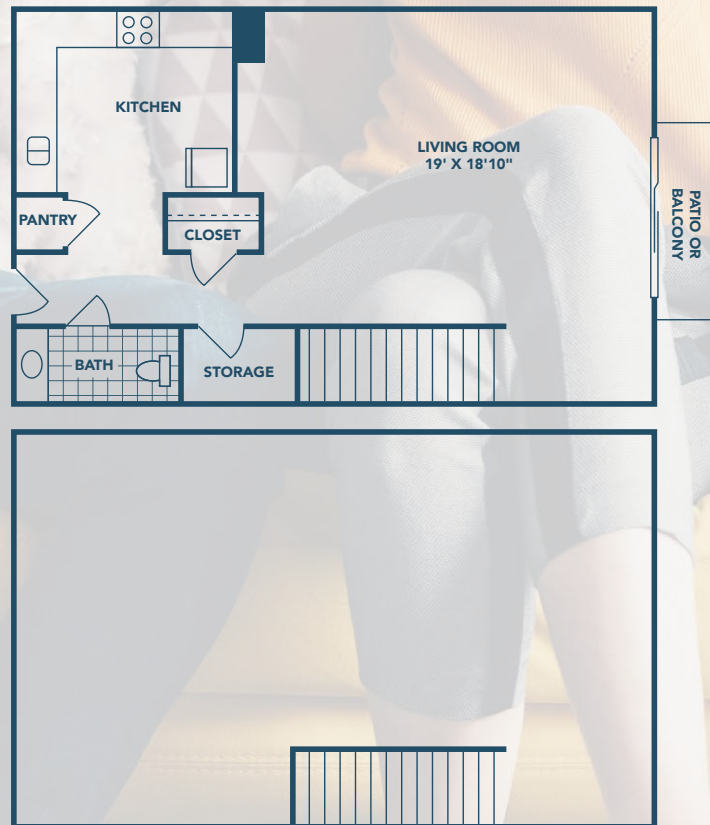

**RETREAT**  
2 BED // 2.5 BATH  
1180 SQ FT

-  RENT \_\_\_\_\_
-  MOVE IN DATE \_\_\_\_\_
-  APP FEE \_\_\_\_\_
-  ADMIN FEE \_\_\_\_\_
-  DEPOSIT \_\_\_\_\_
-  PET FEE \_\_\_\_\_
-  PET RENT \_\_\_\_\_