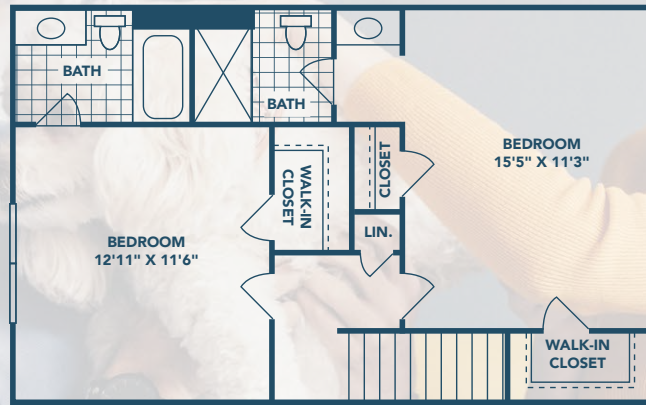

**GARAGE IN
SELECT UNITS**