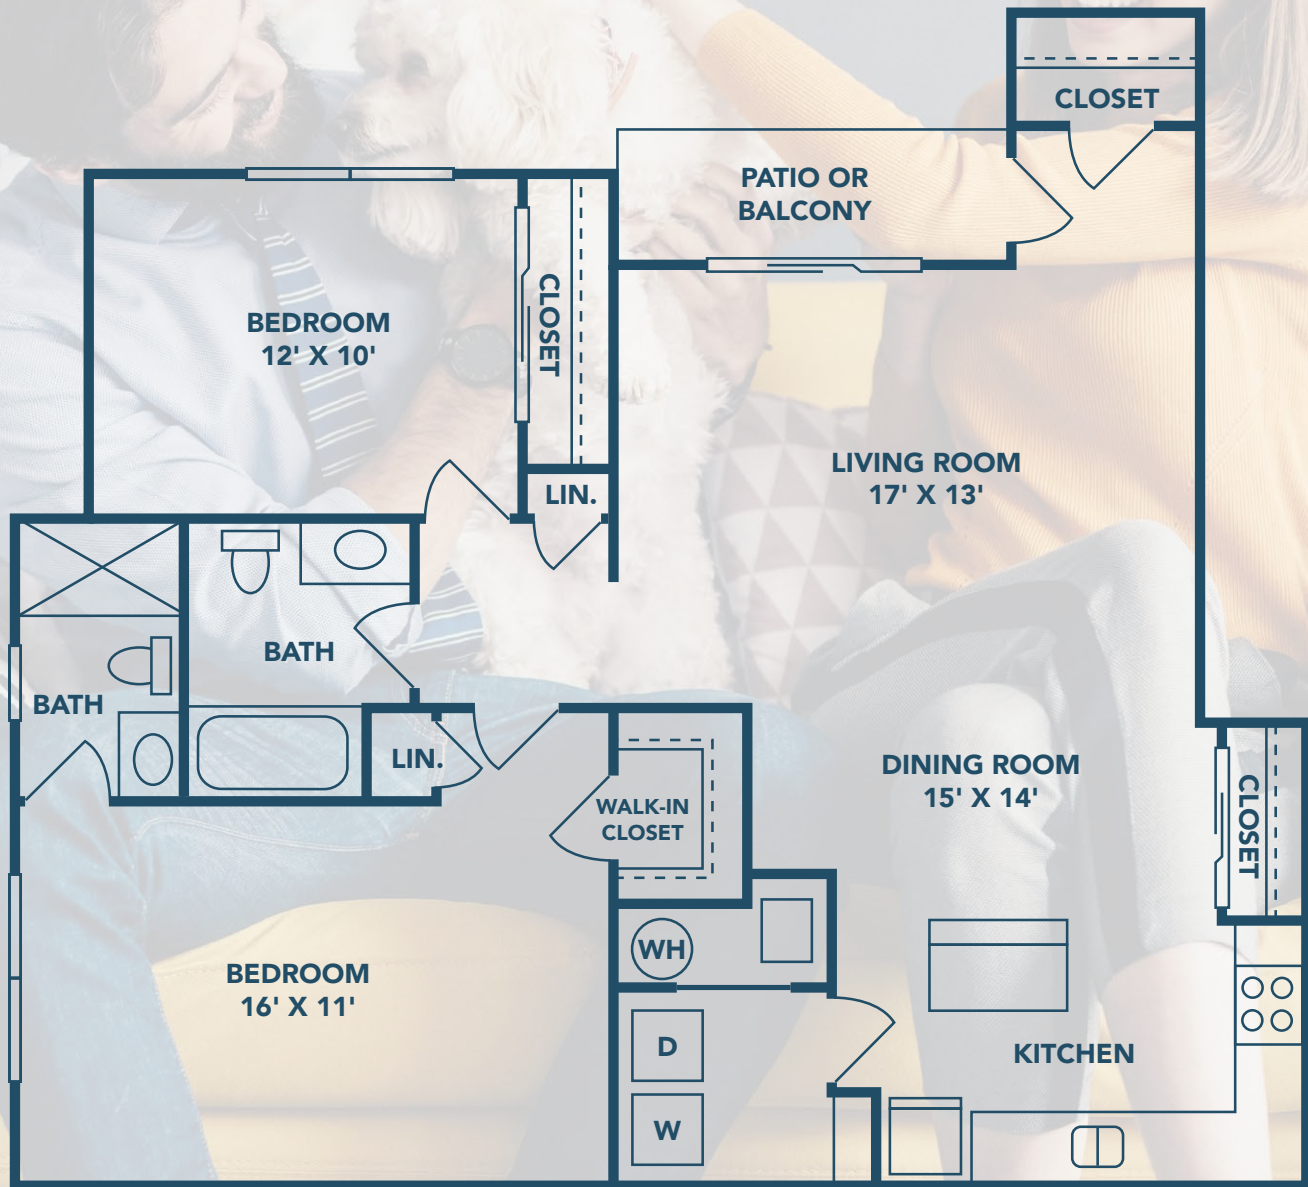

- AIR CONDITIONING
- HEATING
- DISHWASHER
- IN-HOME WASHER & DRYER CONNECTIONS
- PRIVATE PATIOS & BALCONIES
- HARDWOOD-STYLE FLOORING*
- CABLE READY

* FEATURES VARY BY HOME

VILLA
2 BED // 2 BATH
1060 SQ FT