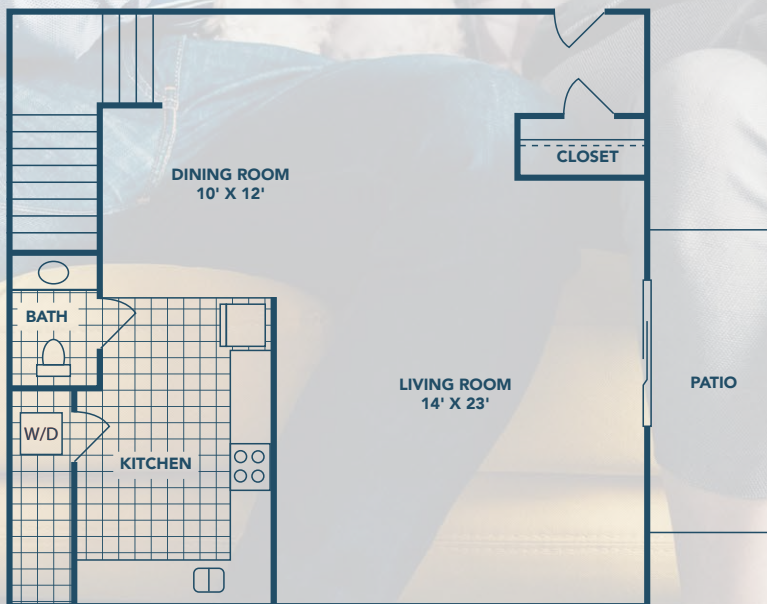

*FEATURES VARY BY HOME

LAKESHORE
 2 BED // 1.5 BATH
 1200 SQ FT

-  RENT _____
-  MOVE IN DATE _____
-  APP FEE _____
-  ADMIN FEE _____
-  DEPOSIT _____
-  PET FEE _____
-  PET RENT _____

Welcome home to Eagle Lake Landing Apartment Homes where our thoughtful features and amenities inspire residents to enjoy a carefree lifestyle. Located on the vibrant westside of Indianapolis, IN, our community is tucked away near the downtown area where the Indianapolis Zoo, the Indianapolis Motor Speedway, and exciting shops and popular restaurants are ready for you to explore. Eagle Lake Landing is a desirable destination that offers a refreshing lakeside pool, a well-equipped fitness center, and a playground for the little ones. Discover your new home at Eagle Lake Landing by scheduling a tour with us today.