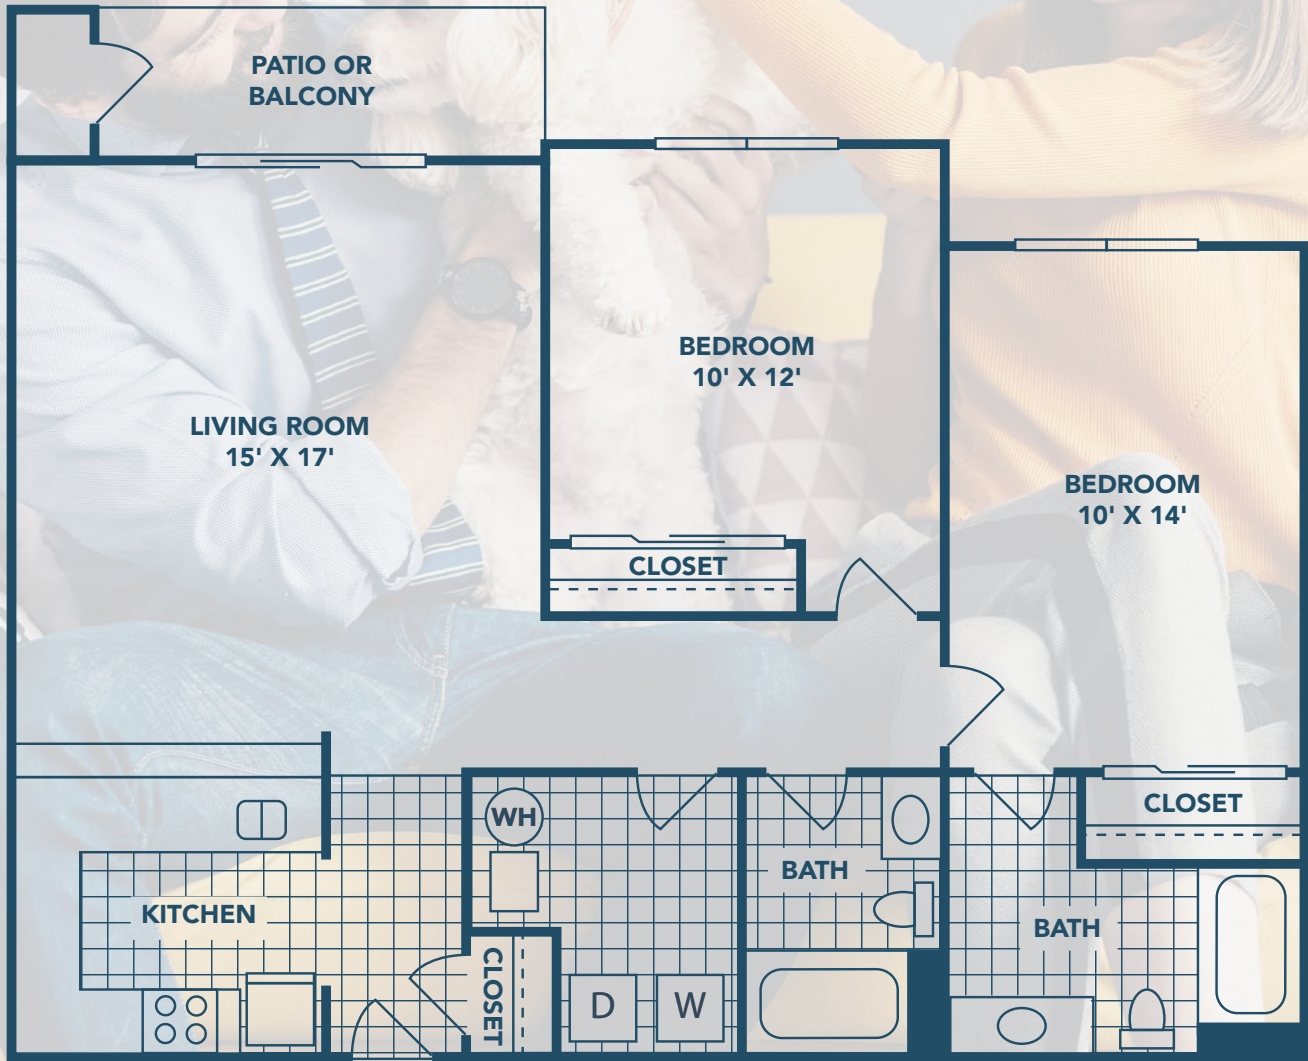

*FEATURES VARY BY HOME

SANDPIPER
 2 BED // 2 BATH
 949 SQ FT

-  RENT _____
-  MOVE IN DATE _____
-  APP FEE _____
-  ADMIN FEE _____
- DEPOSIT _____
- PET FEE _____
- PET RENT _____

Welcome home to Eagle Lake Landing Apartment Homes where our thoughtful features and amenities inspire residents to enjoy a carefree lifestyle. Located on the vibrant westside of Indianapolis, IN, our community is tucked away near the downtown area where the Indianapolis Zoo, the Indianapolis Motor Speedway, and exciting shops and popular restaurants are ready for you to explore. Eagle Lake Landing is a desirable destination that offers a refreshing lakeside pool, a well-equipped fitness center, and a playground for the little ones. Discover your new home at Eagle Lake Landing by scheduling a tour with us today.