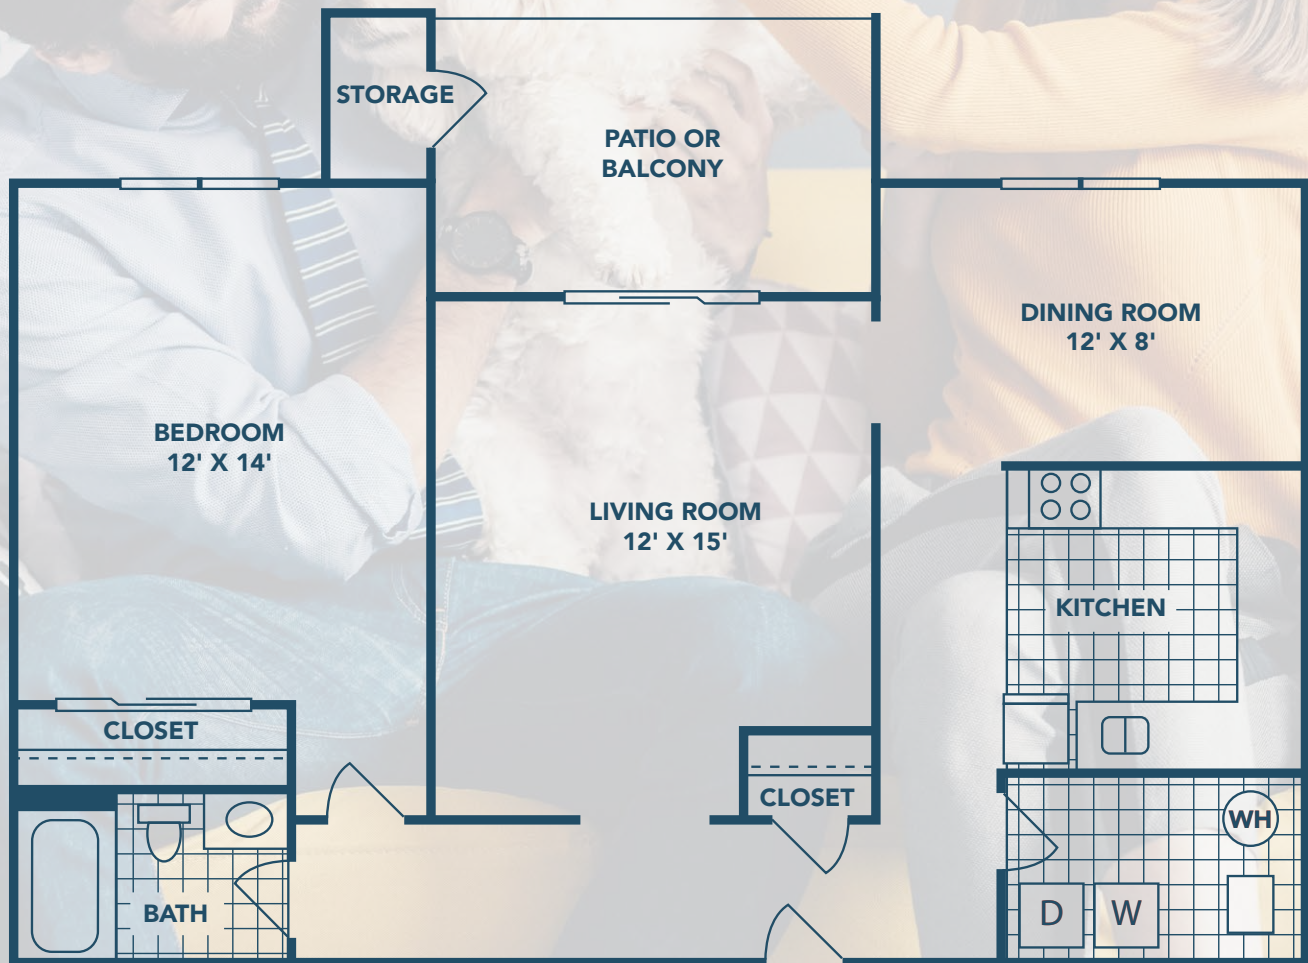

\*FEATURES VARY BY HOME

**ISLANDER**  
 1 BED // 1 BATH  
 835 SQ FT

-  RENT \_\_\_\_\_
-  MOVE IN DATE \_\_\_\_\_
-  APP FEE \_\_\_\_\_
-  ADMIN FEE \_\_\_\_\_
-  DEPOSIT \_\_\_\_\_
-  PET FEE \_\_\_\_\_
-  PET RENT \_\_\_\_\_