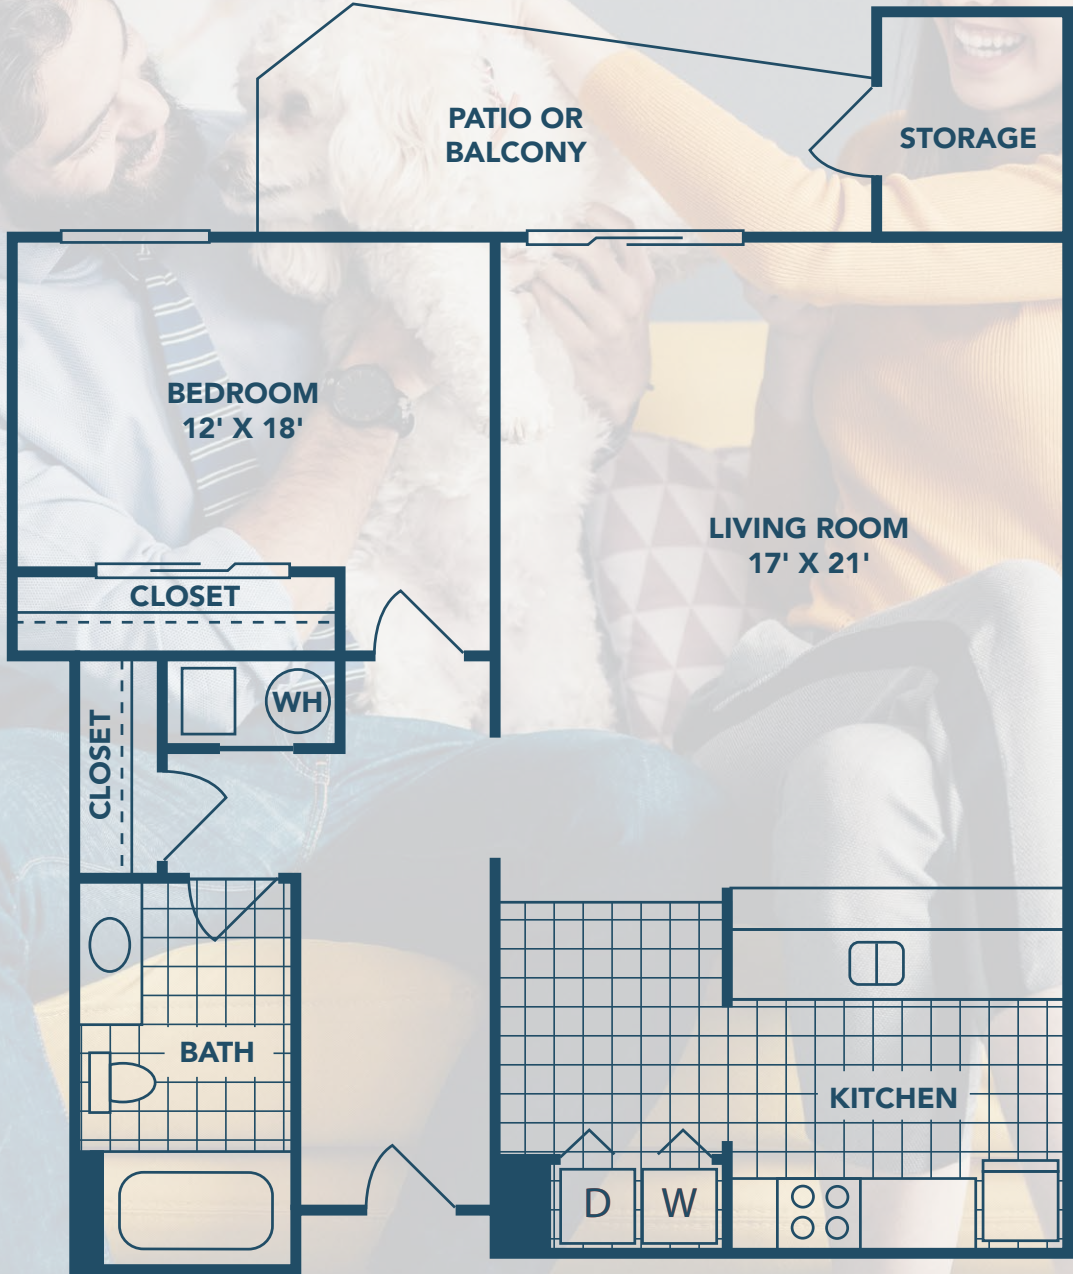

*FEATURES VARY BY HOME

PIER
1 BED // 1 BATH
845 SQ FT

-  RENT _____
-  MOVE IN DATE _____
-  APP FEE _____
-  ADMIN FEE _____
-  DEPOSIT _____
-  PET FEE _____
-  PET RENT _____

Welcome home to Eagle Lake Landing Apartment Homes where our thoughtful features and amenities inspire residents to enjoy a carefree lifestyle. Located on the vibrant westside of Indianapolis, IN, our community is tucked away near the downtown area where the Indianapolis Zoo, the Indianapolis Motor Speedway, and exciting shops and popular restaurants are ready for you to explore. Eagle Lake Landing is a desirable destination that offers a refreshing lakeside pool, a well-equipped fitness center, and a playground for the little ones. Discover your new home at Eagle Lake Landing by scheduling a tour with us today.