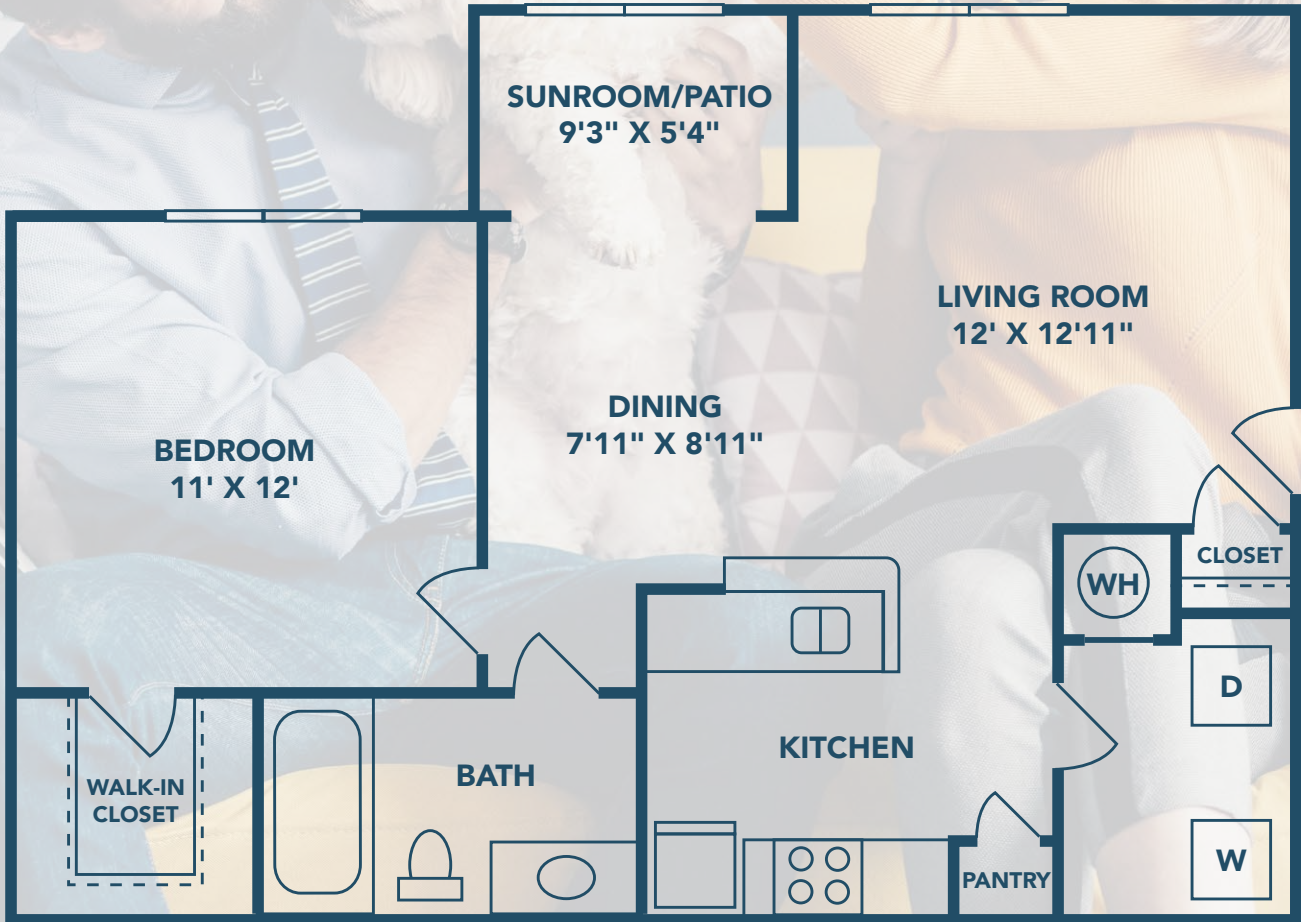

\*FEATURES VARY BY HOME

**A1**  
 1 BED // 1 BATH  
 680 SQ FT

-  RENT \_\_\_\_\_
-  MOVE IN DATE \_\_\_\_\_
-  APP FEE \_\_\_\_\_
-  ADMIN FEE \_\_\_\_\_
-  DEPOSIT \_\_\_\_\_
-  PET FEE \_\_\_\_\_
-  PET RENT \_\_\_\_\_