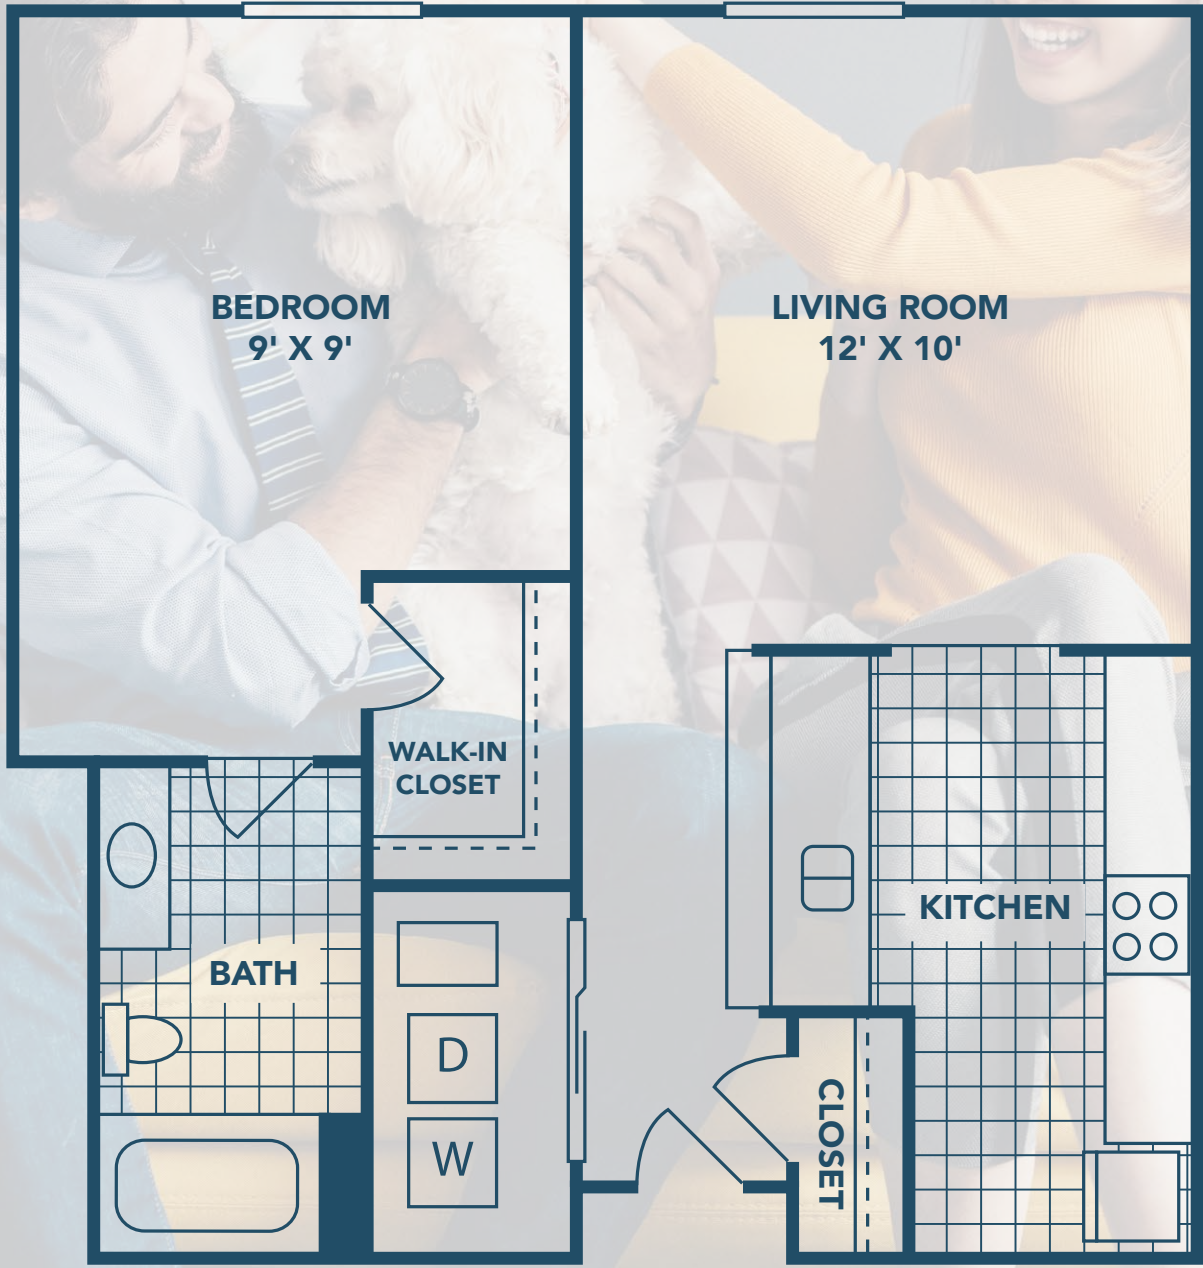

*FEATURES VARY BY HOME

PONTOON
 1 BED // 1 BATH
 599 SQ FT

-  RENT _____
-  MOVE IN DATE _____
-  APP FEE _____
-  ADMIN FEE _____
-  DEPOSIT _____
-  PET FEE _____
-  PET RENT _____

Welcome home to Eagle Lake Landing Apartment Homes where our thoughtful features and amenities inspire residents to enjoy a carefree lifestyle. Located on the vibrant westside of Indianapolis, IN, our community is tucked away near the downtown area where the Indianapolis Zoo, the Indianapolis Motor Speedway, and exciting shops and popular restaurants are ready for you to explore. Eagle Lake Landing is a desirable destination that offers a refreshing lakeside pool, a well-equipped fitness center, and a playground for the little ones. Discover your new home at Eagle Lake Landing by scheduling a tour with us today.