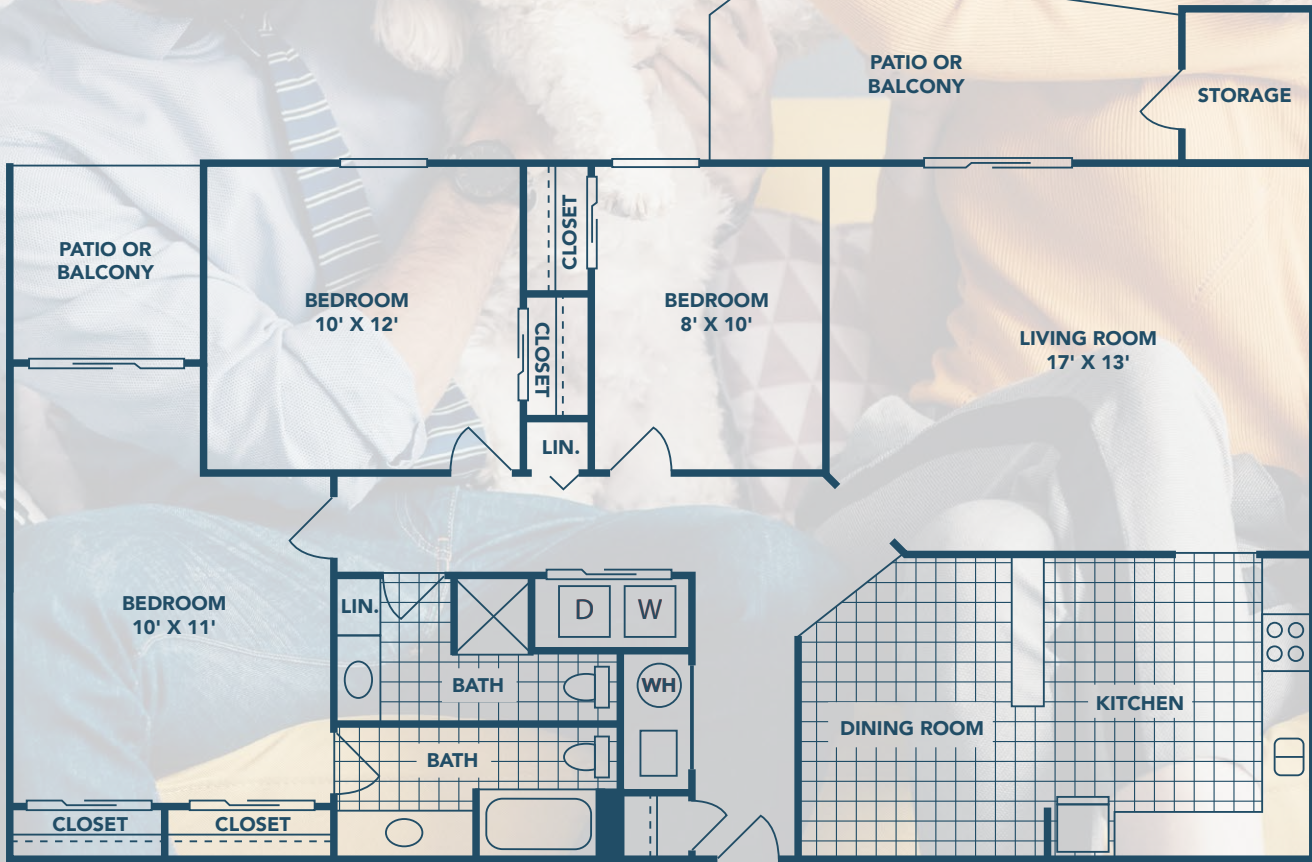

*FEATURES VARY BY HOME

POINTE
3 BED // 2 BATH
1395 SQ FT

-  RENT _____
-  MOVE IN DATE _____
-  APP FEE _____
-  ADMIN FEE _____
-  DEPOSIT _____
-  PET FEE _____
-  PET RENT _____

Welcome home to Eagle Lake Landing Apartment Homes where our thoughtful features and amenities inspire residents to enjoy a carefree lifestyle. Located on the vibrant westside of Indianapolis, IN, our community is tucked away near the downtown area where the Indianapolis Zoo, the Indianapolis Motor Speedway, and exciting shops and popular restaurants are ready for you to explore. Eagle Lake Landing is a desirable destination that offers a refreshing lakeside pool, a well-equipped fitness center, and a playground for the little ones. Discover your new home at Eagle Lake Landing by scheduling a tour with us today.