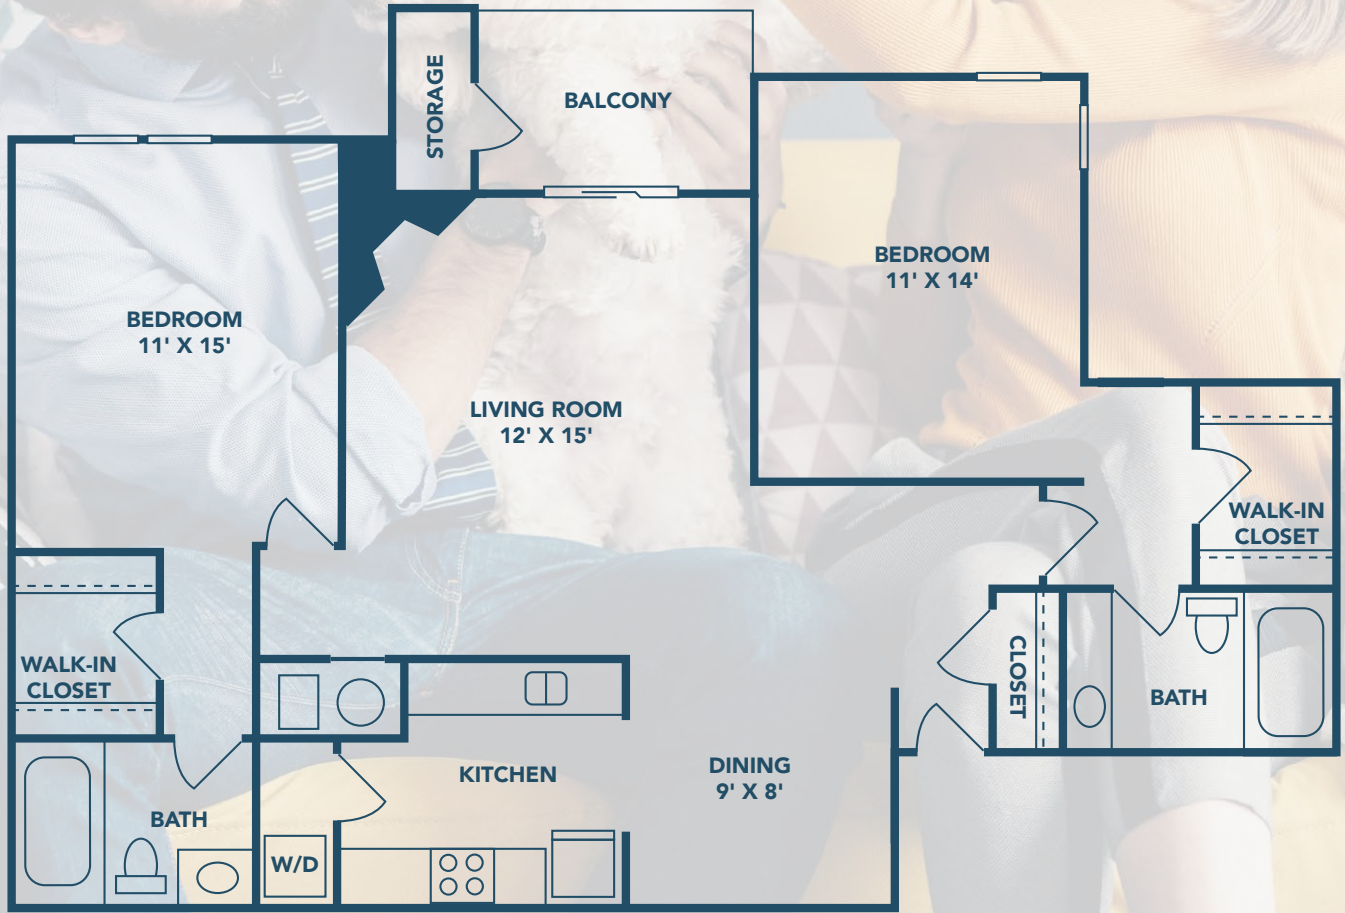

* FEATURES VARY BY HOME

CROCKETT
 2 BED // 2 BATH
 1125 SQ FT

-  RENT _____
-  MOVE IN DATE _____
-  APP FEE _____
-  ADMIN FEE _____
-  DEPOSIT _____
-  COMMUNITY FEE _____
-  PET FEE _____
-  PET RENT _____