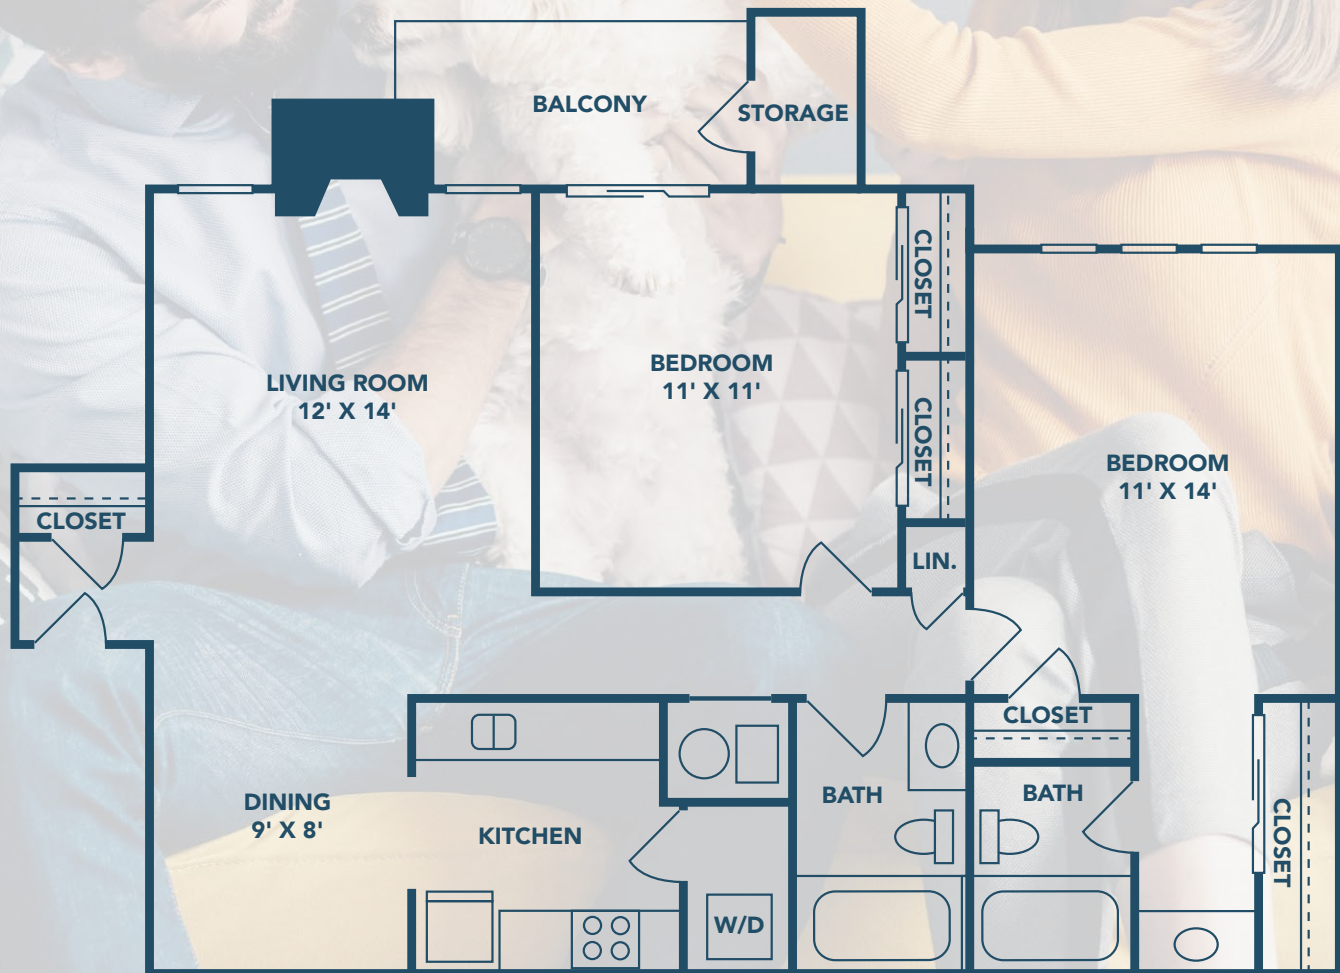

* FEATURES VARY BY HOME

BRENTVALE
2 BED // 2 BATH
1008 SQ FT

-  RENT _____
-  MOVE IN DATE _____
-  APP FEE _____
-  ADMIN FEE _____
-  DEPOSIT _____
-  COMMUNITY FEE _____
-  PET FEE _____
-  PET RENT _____