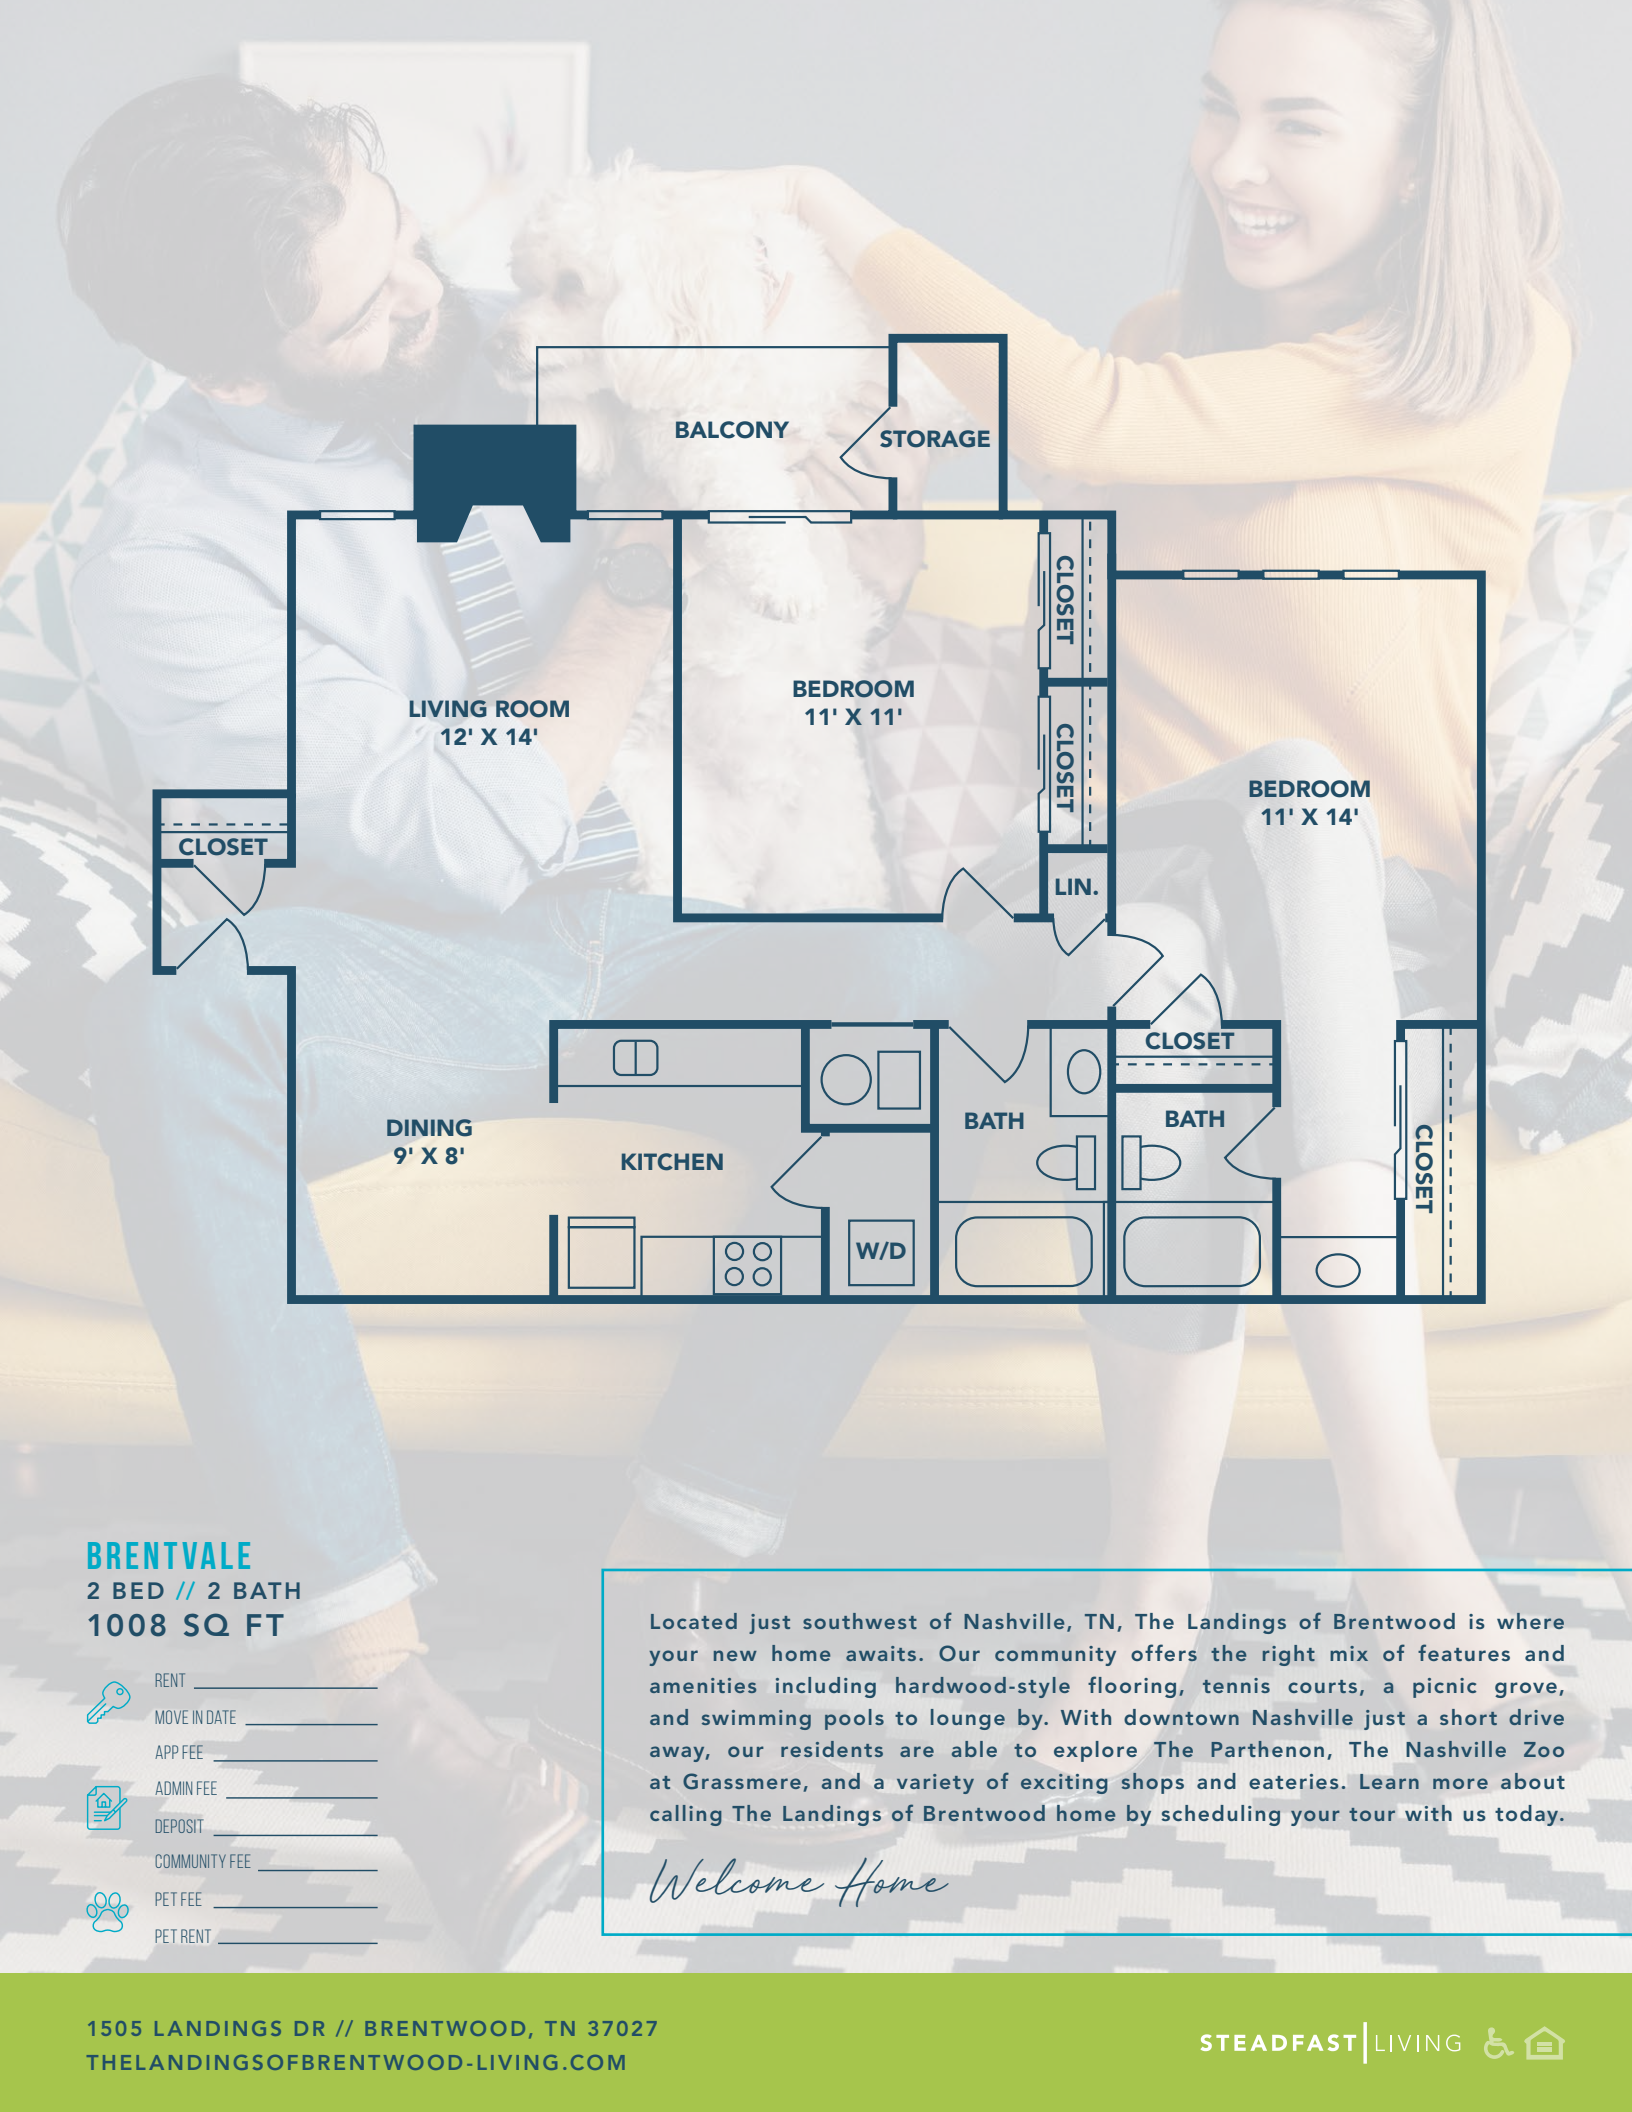

THE LANDINGS OF BRENTWOOD

BY STEADFAST LIVING

COMMUNITY *amenities*

- POOLS
- HOT TUB
- FITNESS CENTER
- CLUBHOUSE
- PET PARK
- TRASH CONCIERGE
- OUTDOOR GRILLS
- PLAYGROUND

APARTMENT *features*

- CEILING FANS
- DISHWASHER
- STAINLESS STEEL APPLIANCES*
- WALK-IN CLOSETS
- FIREPLACES*
- PRIVATE PATIOS & BALCONIES
- IN-HOME WASHER & DRYER
- HARDWOOD-STYLE FLOORING

* FEATURES VARY BY HOME

BRENTVALE
2 BED // 2 BATH
1008 SQ FT

-  RENT _____
-  MOVE IN DATE _____
-  APP FEE _____
-  ADMIN FEE _____
-  DEPOSIT _____
-  COMMUNITY FEE _____
-  PET FEE _____
-  PET RENT _____