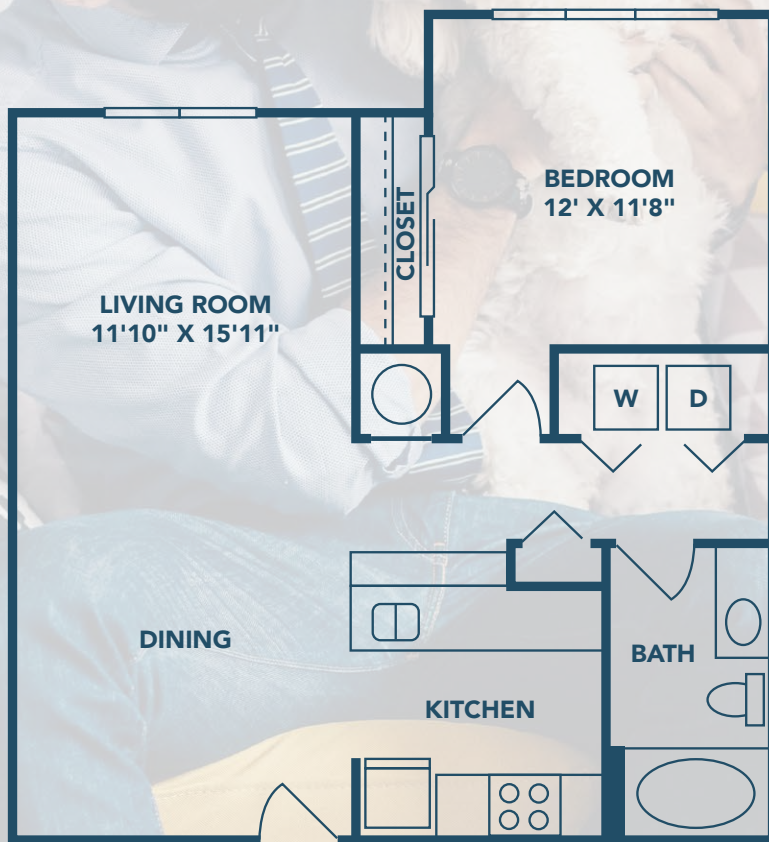

APARTMENT *features*

- BEAUTIFUL MOUNTAIN VIEWS
- CABLE READY
- CARPETING
- CEILING FAN
- DISHWASHER
- DISPOSAL
- LARGE CLOSETS
- PATIO/BALCONY
- SMOKE-FREE APARTMENTS AVAILABLE
- VIEW
- PET-FRIENDLY

A1
1 BED // 1 BATH
749 SQ FT