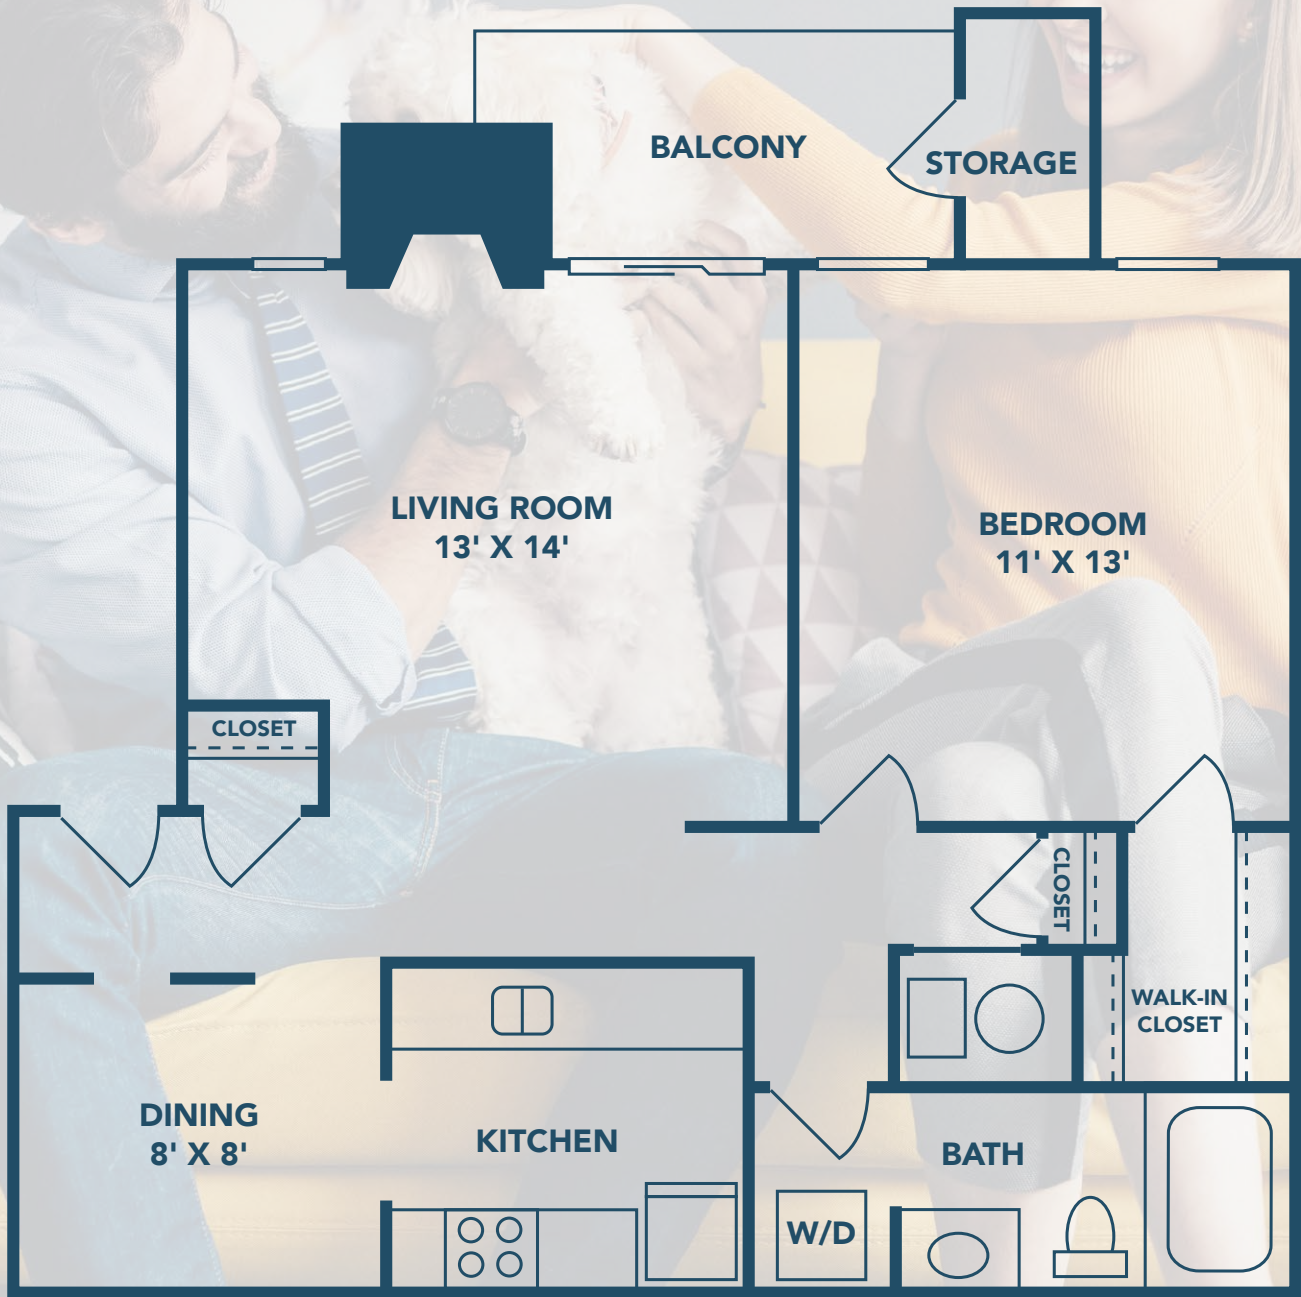

## APARTMENT *features*

- CEILING FANS
- DISHWASHER
- STAINLESS STEEL APPLIANCES\*
- WALK-IN CLOSETS
- FIREPLACES\*
- PRIVATE PATIOS & BALCONIES
- IN-HOME WASHER & DRYER
- HARDWOOD-STYLE FLOORING

\* FEATURES VARY BY HOME

**ASHLAWN**  
 1 BED // 1 BATH  
 735 SQ FT

-  RENT \_\_\_\_\_
-  MOVE IN DATE \_\_\_\_\_
-  APP FEE \_\_\_\_\_
-  ADMIN FEE \_\_\_\_\_
-  DEPOSIT \_\_\_\_\_
-  COMMUNITY FEE \_\_\_\_\_
-  PET FEE \_\_\_\_\_
-  PET RENT \_\_\_\_\_