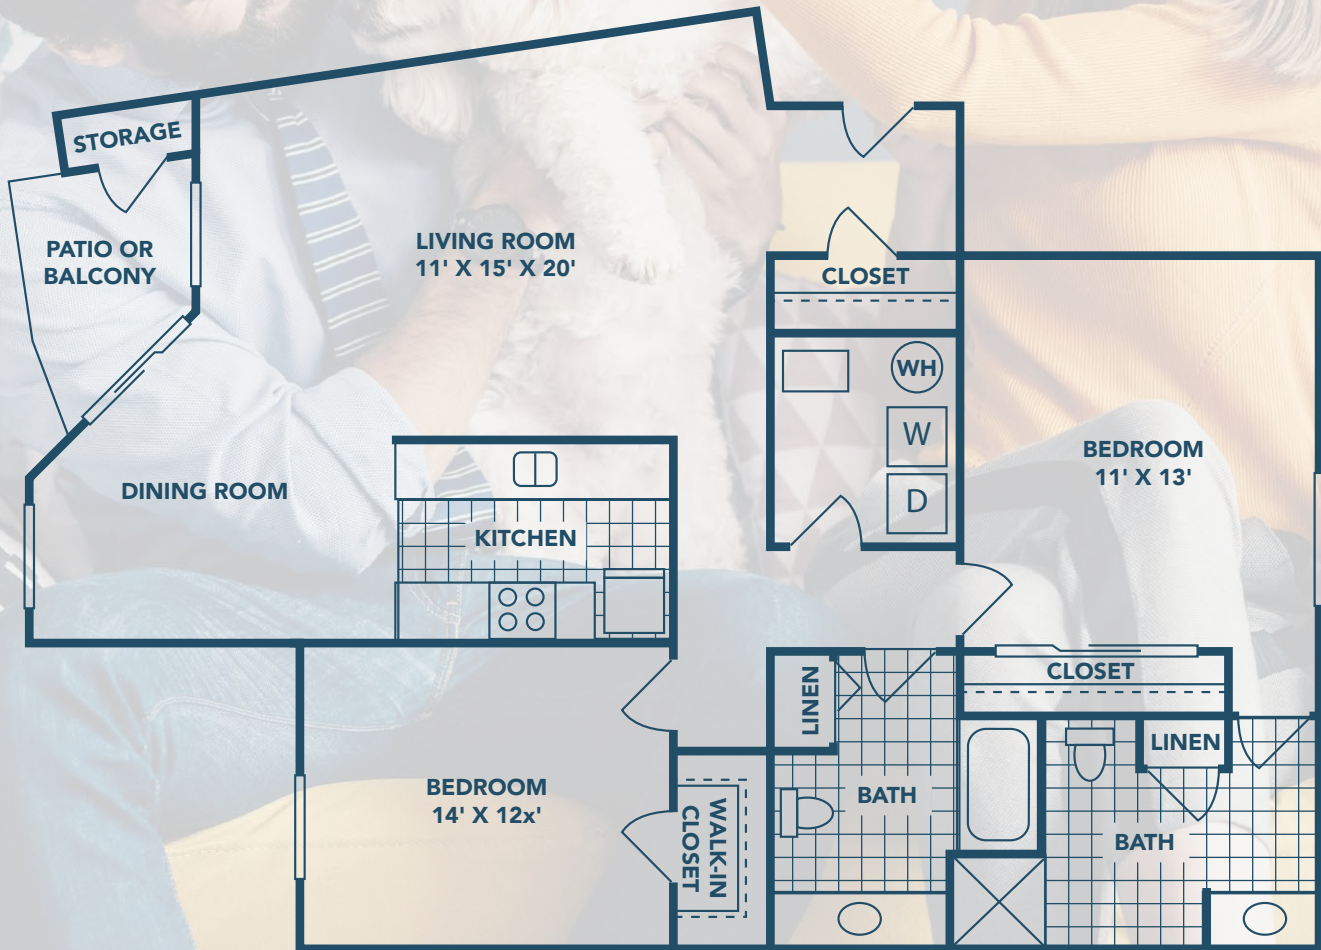

\*FEATURES VARY BY HOME

**CAPE COD**  
 2 BED // 2 BATH  
 1266 SQ FT

-  RENT \_\_\_\_\_
-  MOVE IN DATE \_\_\_\_\_
-  APP FEE \_\_\_\_\_
-  ADMIN FEE \_\_\_\_\_
-  DEPOSIT \_\_\_\_\_
-  PET FEE \_\_\_\_\_
-  PET RENT \_\_\_\_\_