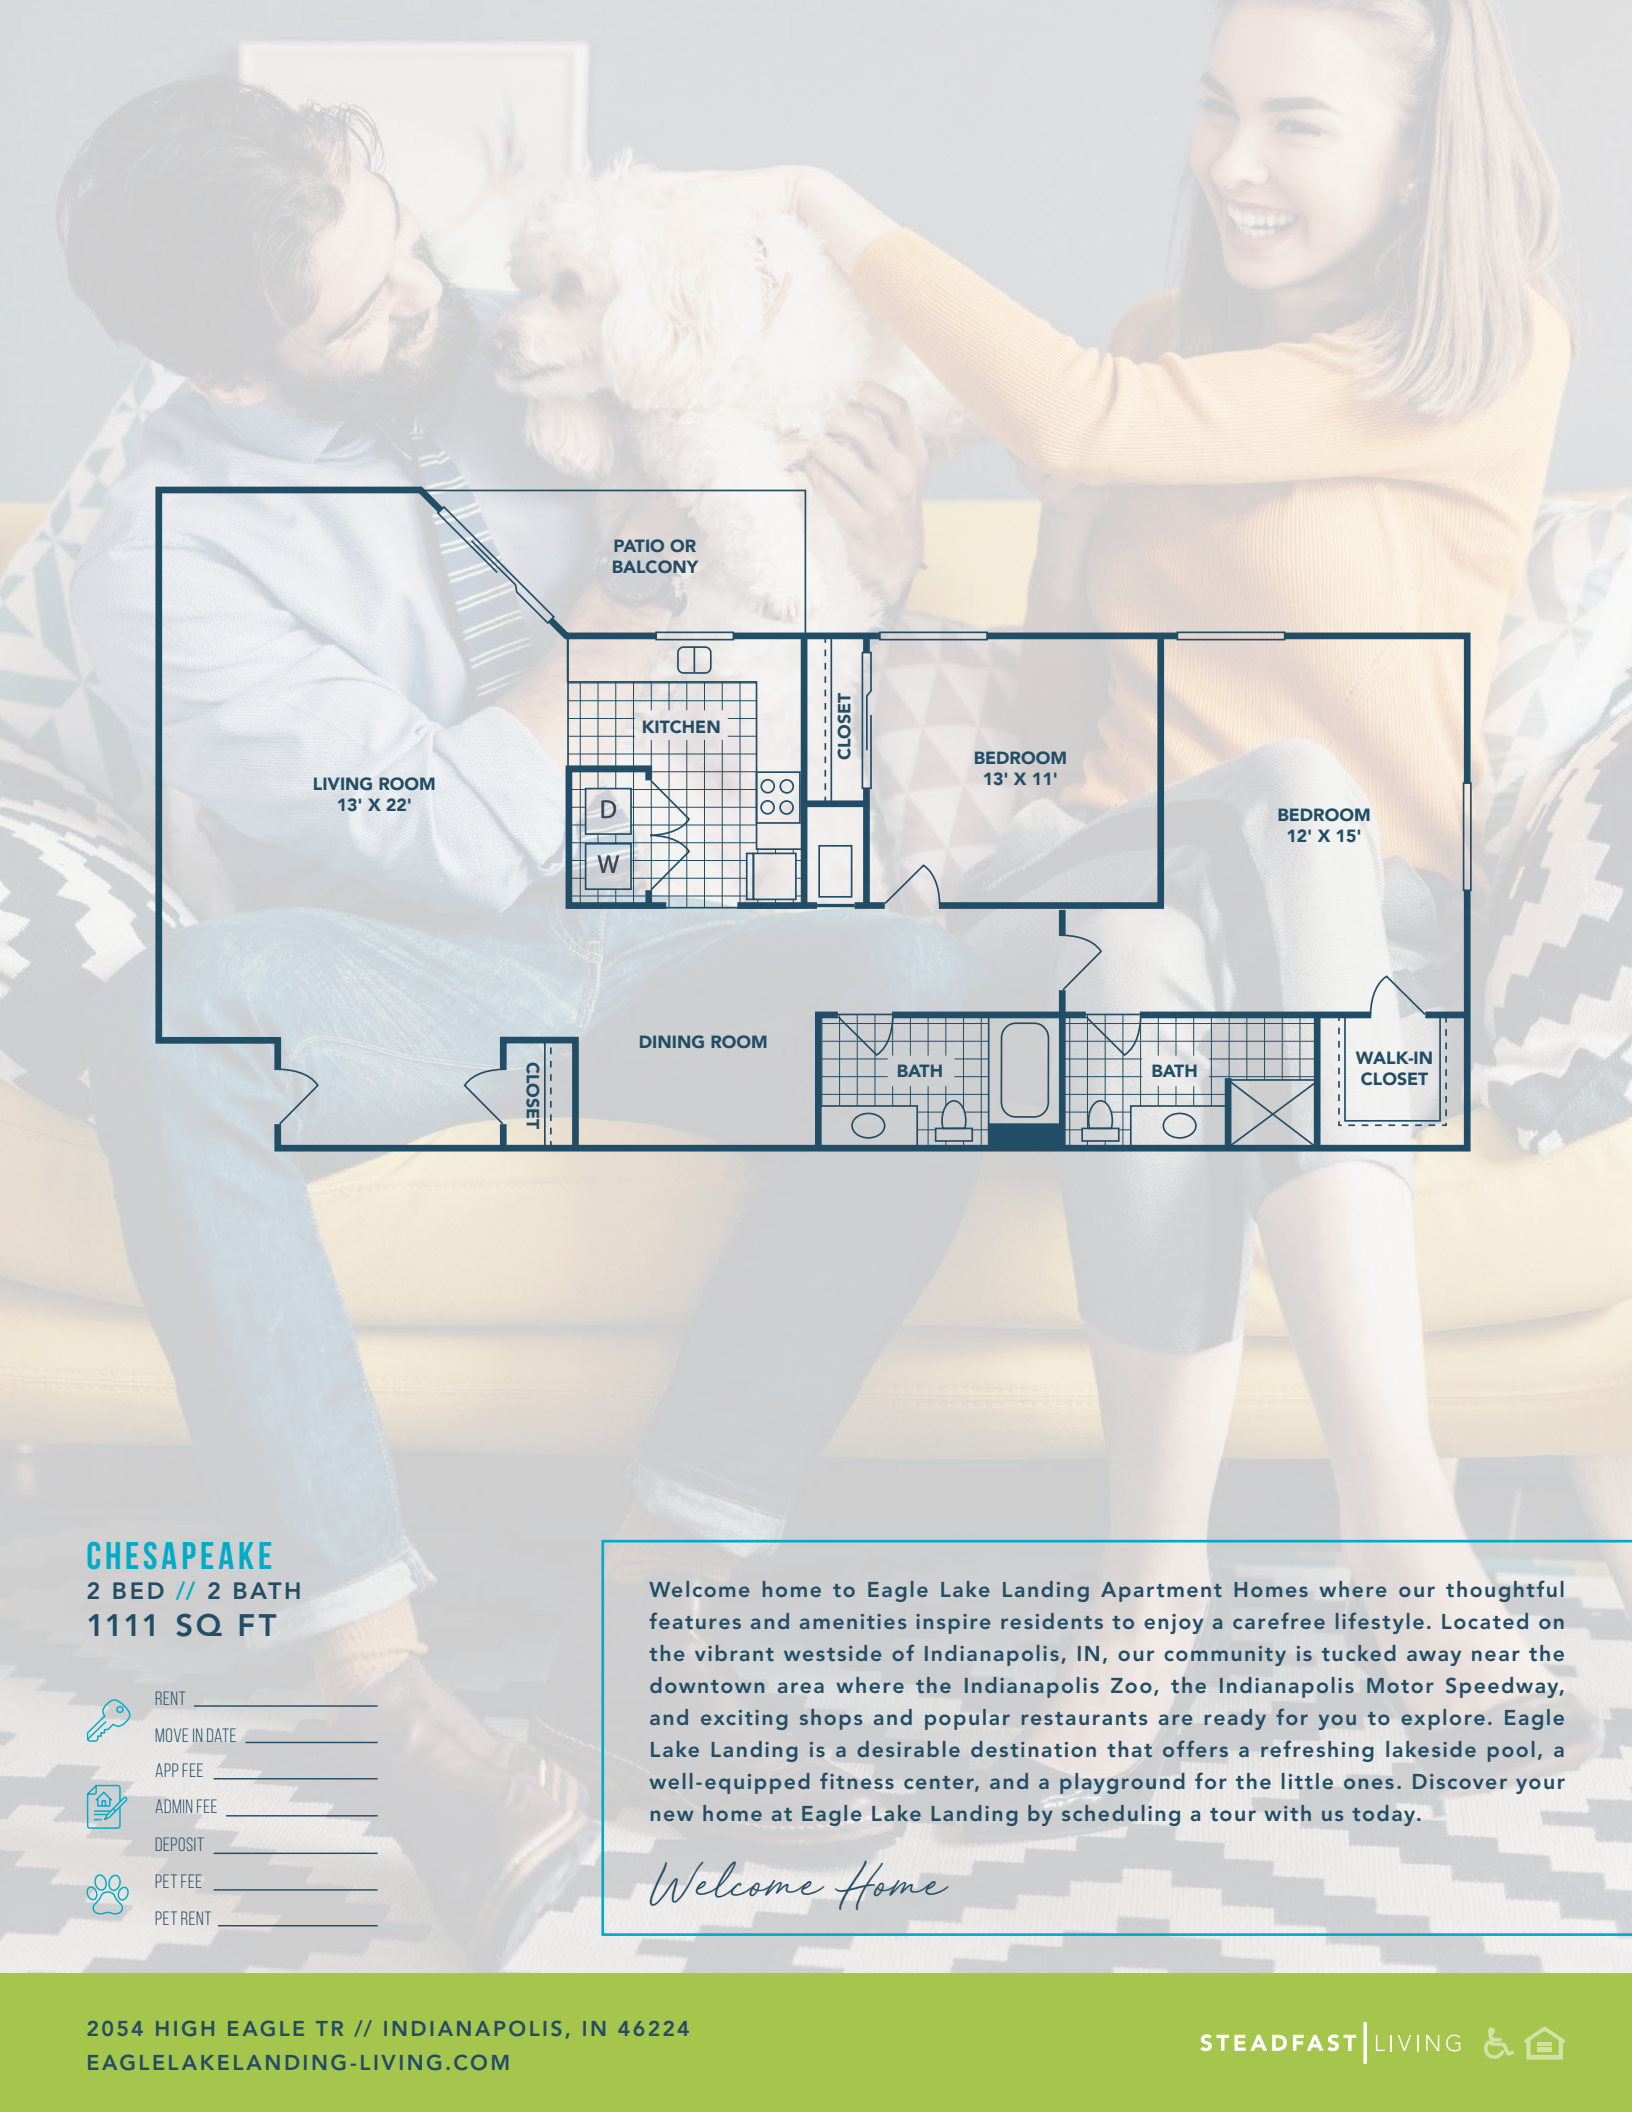

\*FEATURES VARY BY HOME

**CHESAPEAKE**  
 2 BED // 2 BATH  
 1111 SQ FT

-  RENT \_\_\_\_\_
-  MOVE IN DATE \_\_\_\_\_
-  APP FEE \_\_\_\_\_
-  ADMIN FEE \_\_\_\_\_
-  DEPOSIT \_\_\_\_\_
-  PET FEE \_\_\_\_\_
-  PET RENT \_\_\_\_\_

*Welcome Home*