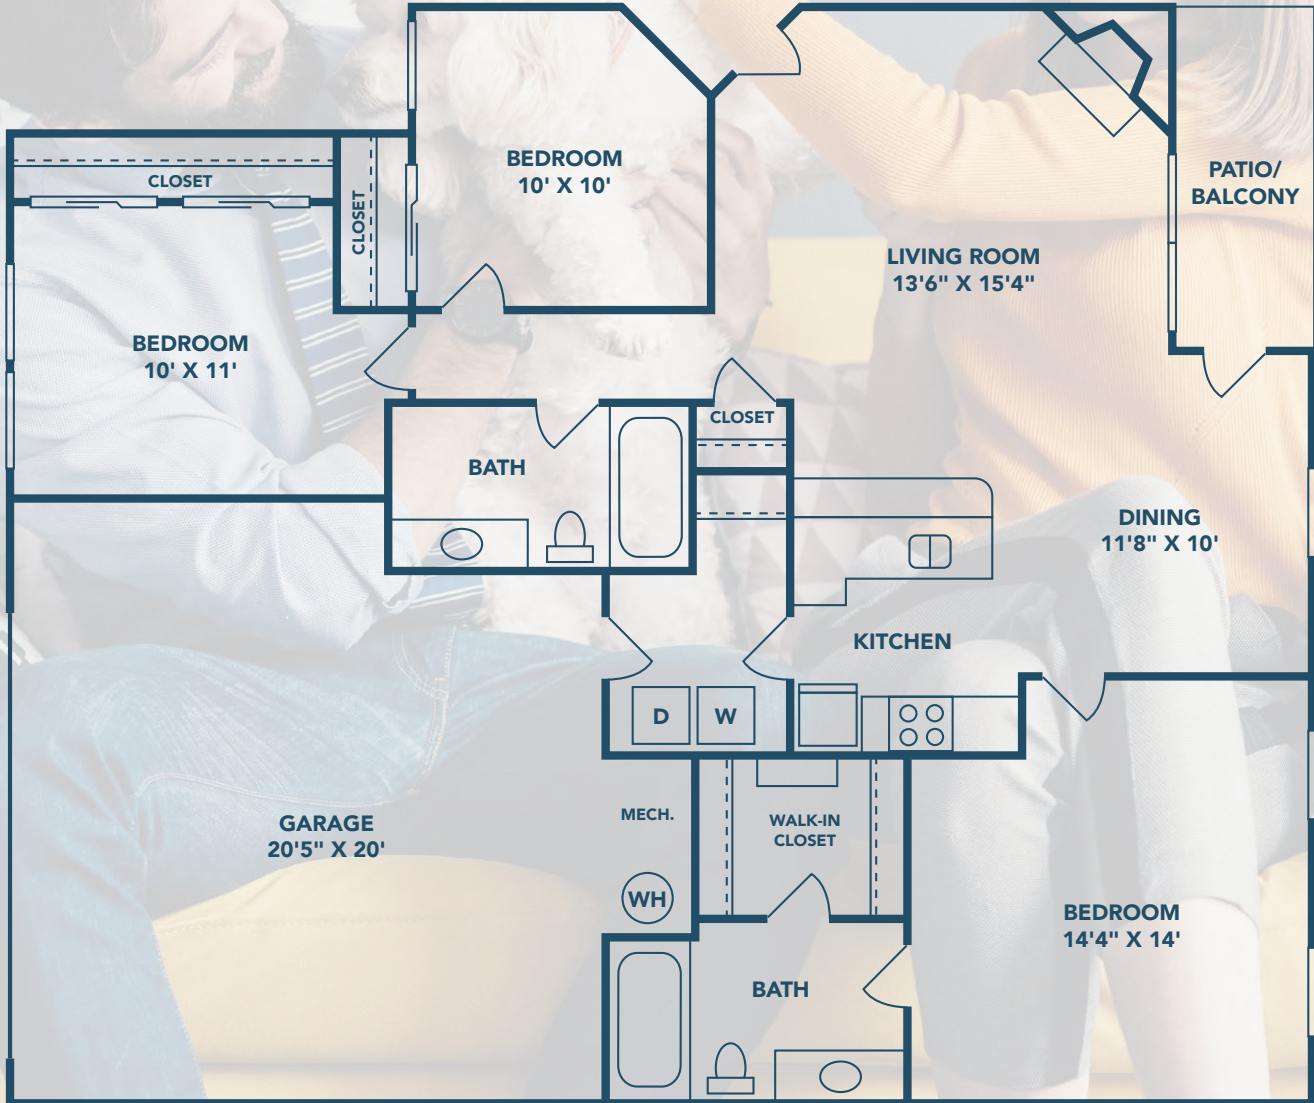

HARRISON PLACE

BY STEADFAST LIVING

COMMUNITY *amenities*

- RESIDENT CLUBHOUSE
- POOL
- FITNESS CENTER
- ON-SITE LAUNDRY
- COVERED PARKING
- GARAGE PARKING
- 24-HOUR EMERGENCY MAINTENANCE
- PET FRIENDLY

APARTMENT *features*

- MODERN BLACK APPLIANCES*
- BUILT-IN MICROWAVE
- BRUSHED NICKEL HARDWARE*
- FIREPLACES*
- IN-HOME WASHER & DRYER CONNECTIONS
- PRIVATE PATIOS & BALCONIES
- CABLE READY
- HIGH-SPEED INTERNET ACCESS

*FEATURES VARY BY HOME

SOLOMON
3 BED // 2 BATH
1212 SQ FT

-  RENT _____
-  MOVE IN DATE _____
-  APP FEE _____
-  ADMIN FEE _____
-  DEPOSIT _____
-  PET FEE _____
-  PET RENT _____

Scenic apartments for rent in Indianapolis. Harrison Place Apartment Homes welcomes you to your new home in Indianapolis, IN. Located just northeast of downtown Indianapolis, our residents enjoy activities in the city including the Indianapolis Zoo, Indiana State Museum, and a variety of exciting eateries. Our pet friendly community features thoughtful amenities including a refreshing swimming pool, a resident clubhouse, and a fitness center that help create a living experience that encourages residents to live life to the fullest. With plenty of floor plans to choose from, Harrison Place Apartments is the perfect place to call home.