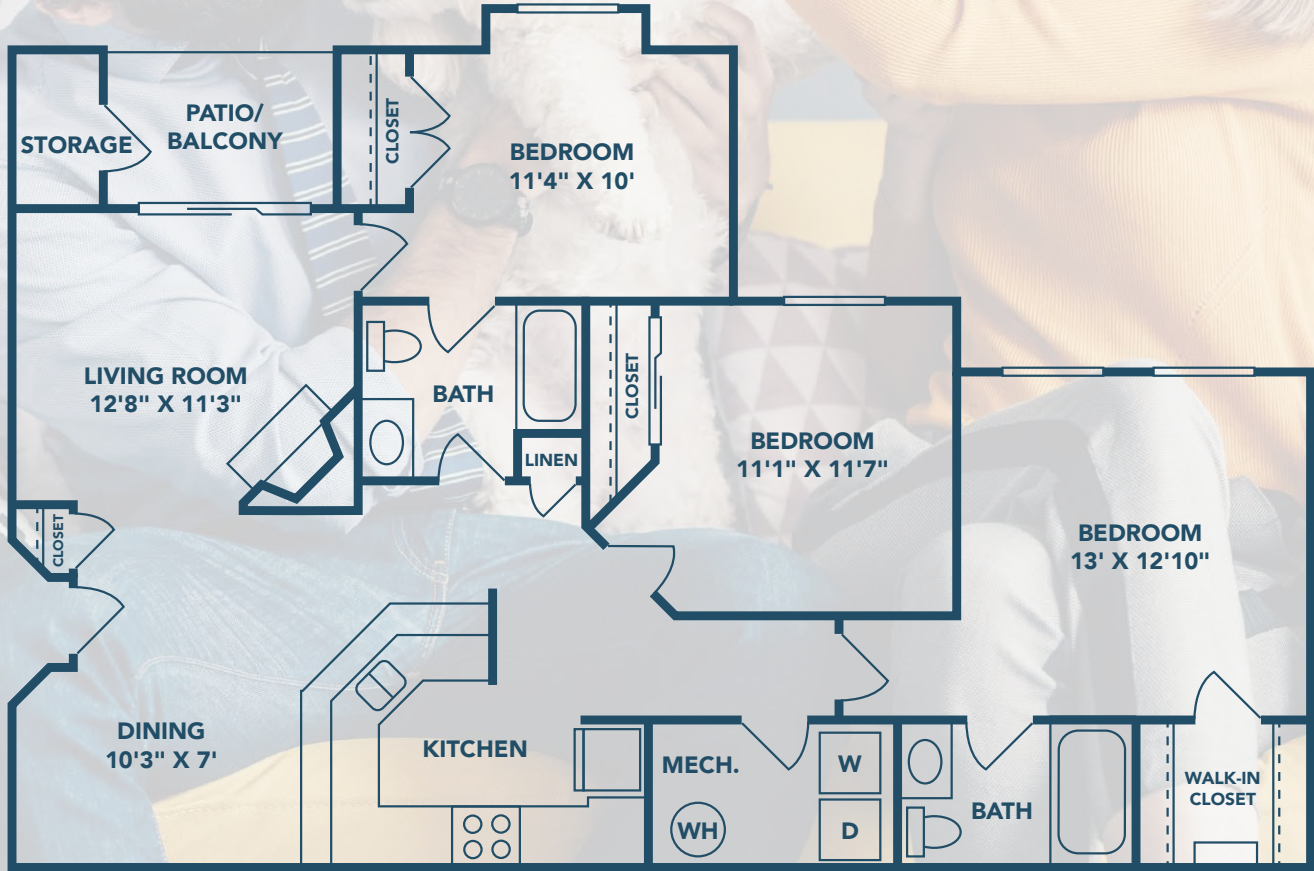

HARRISON PLACE

BY STEADFAST LIVING

COMMUNITY *amenities*

- RESIDENT CLUBHOUSE
- POOL
- FITNESS CENTER
- ON-SITE LAUNDRY
- COVERED PARKING
- GARAGE PARKING
- 24-HOUR EMERGENCY MAINTENANCE
- PET FRIENDLY

APARTMENT *features*

LYTLE

3 BED // 2 BATH
1260 SQ FT

-  RENT _____
-  MOVE IN DATE _____
-  APP FEE _____
-  ADMIN FEE _____
-  DEPOSIT _____
-  PET FEE _____
- PET RENT _____

Scenic apartments for rent in Indianapolis. Harrison Place Apartment Homes welcomes you to your new home in Indianapolis, IN. Located just northeast of downtown Indianapolis, our residents enjoy activities in the city including the Indianapolis Zoo, Indiana State Museum, and a variety of exciting eateries. Our pet friendly community features thoughtful amenities including a refreshing swimming pool, a resident clubhouse, and a fitness center that help create a living experience that encourages residents to live life to the fullest. With plenty of floor plans to choose from, Harrison Place Apartments is the perfect place to call home.