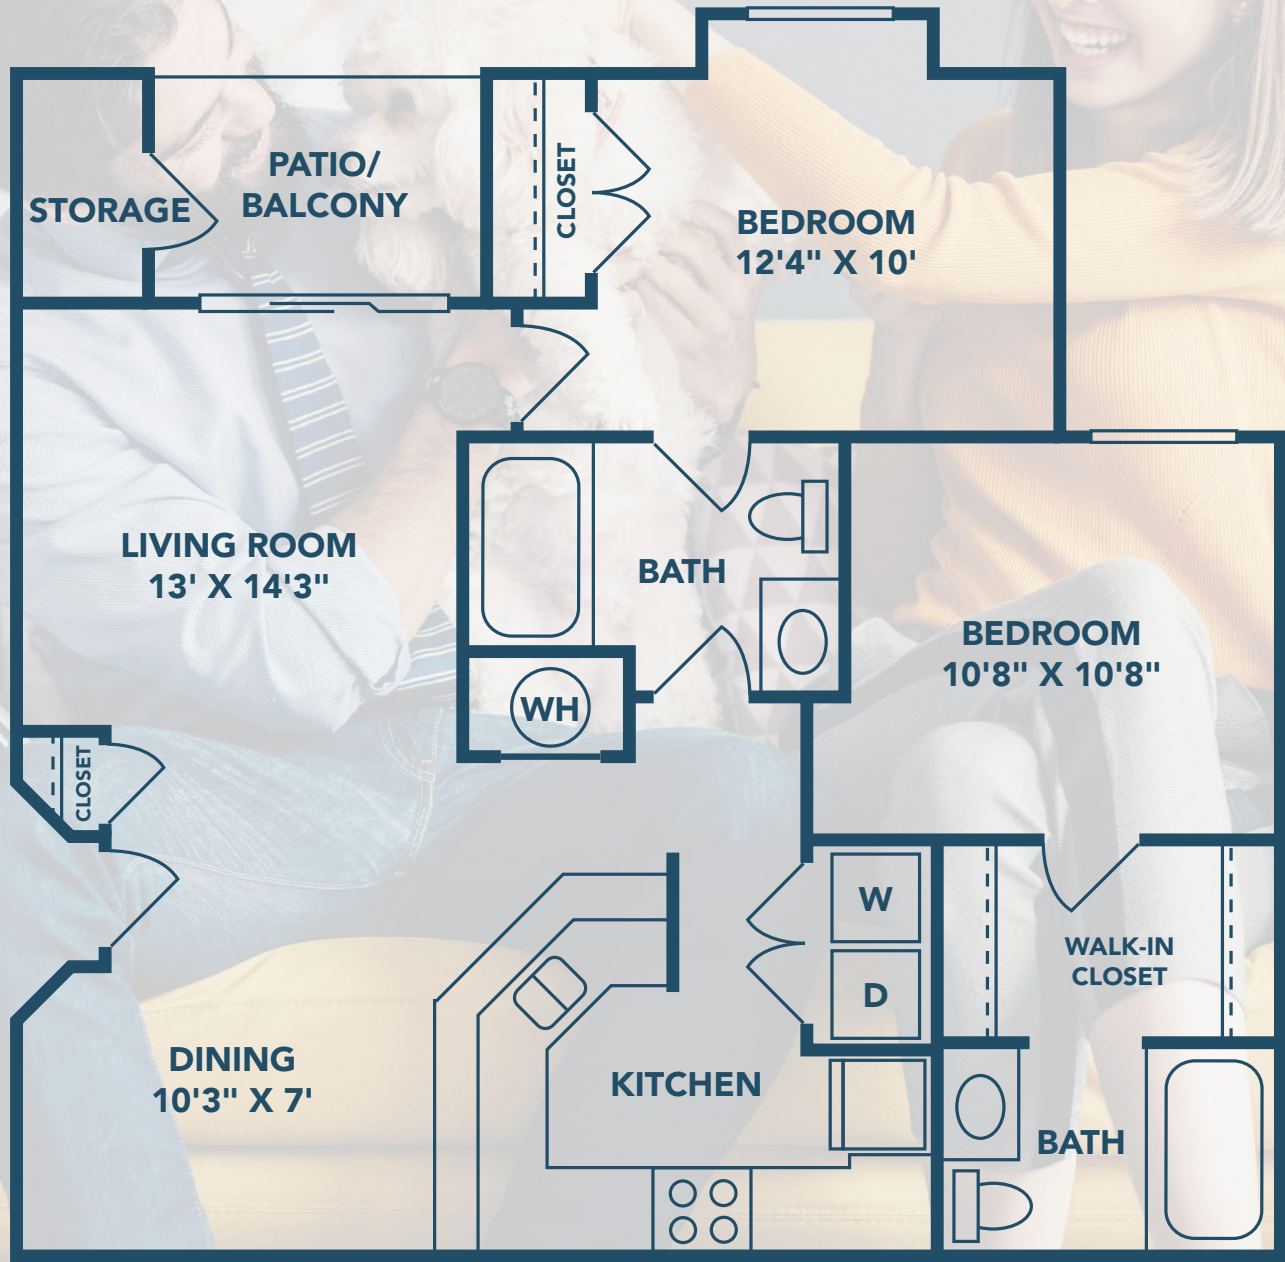

# HARRISON PLACE

BY STEADFAST LIVING

\*FEATURES VARY BY HOME

**JACKSON**  
 2 BED // 2 BATH  
 965 SQ FT

-  RENT \_\_\_\_\_
-  MOVE IN DATE \_\_\_\_\_
-  APP FEE \_\_\_\_\_
-  ADMIN FEE \_\_\_\_\_
-  DEPOSIT \_\_\_\_\_
-  PET FEE \_\_\_\_\_
-  PET RENT \_\_\_\_\_