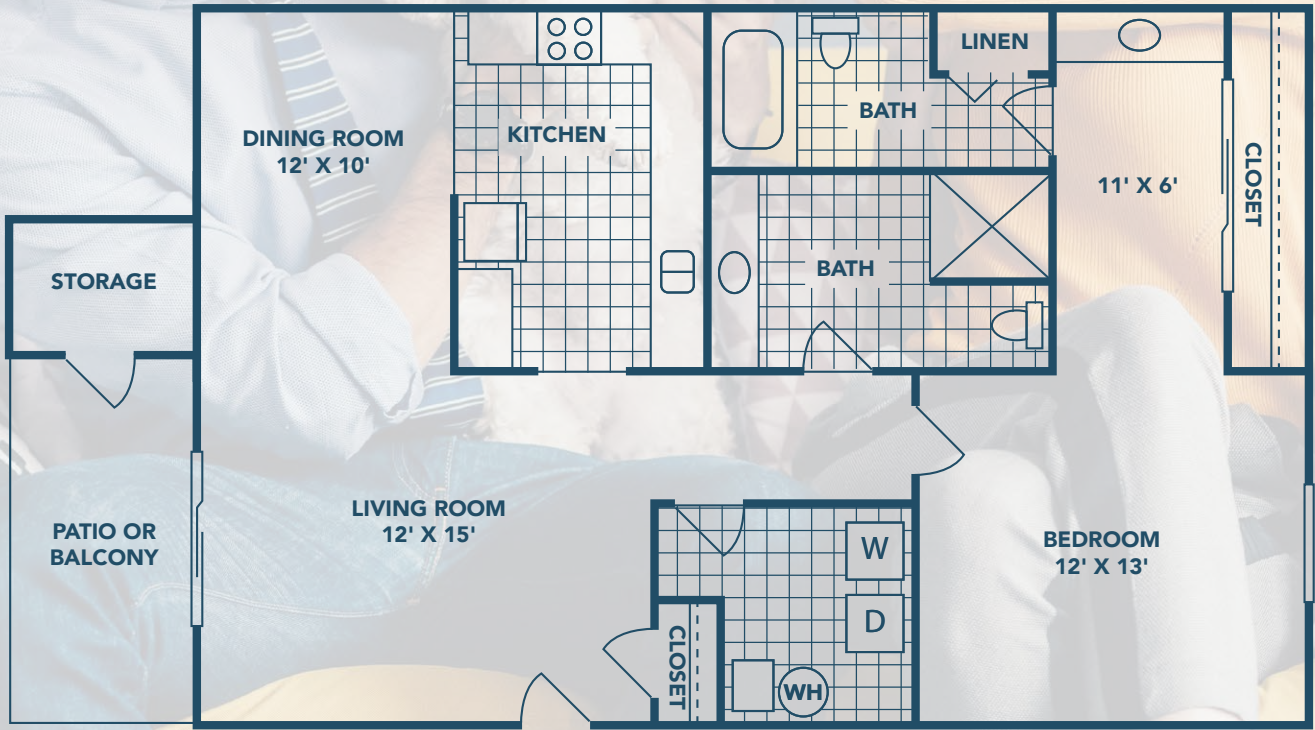

*FEATURES VARY BY HOME

BAY BREEZE
 1 BED // 2 BATH
 864 SQ FT

-  RENT _____
-  MOVE IN DATE _____
-  APP FEE _____
-  ADMIN FEE _____
-  DEPOSIT _____
-  PET FEE _____
-  PET RENT _____

Welcome home to Eagle Lake Landing Apartment Homes where our thoughtful features and amenities inspire residents to enjoy a carefree lifestyle. Located on the vibrant westside of Indianapolis, IN, our community is tucked away near the downtown area where the Indianapolis Zoo, the Indianapolis Motor Speedway, and exciting shops and popular restaurants are ready for you to explore. Eagle Lake Landing is a desirable destination that offers a refreshing lakeside pool, a well-equipped fitness center, and a playground for the little ones. Discover your new home at Eagle Lake Landing by scheduling a tour with us today.