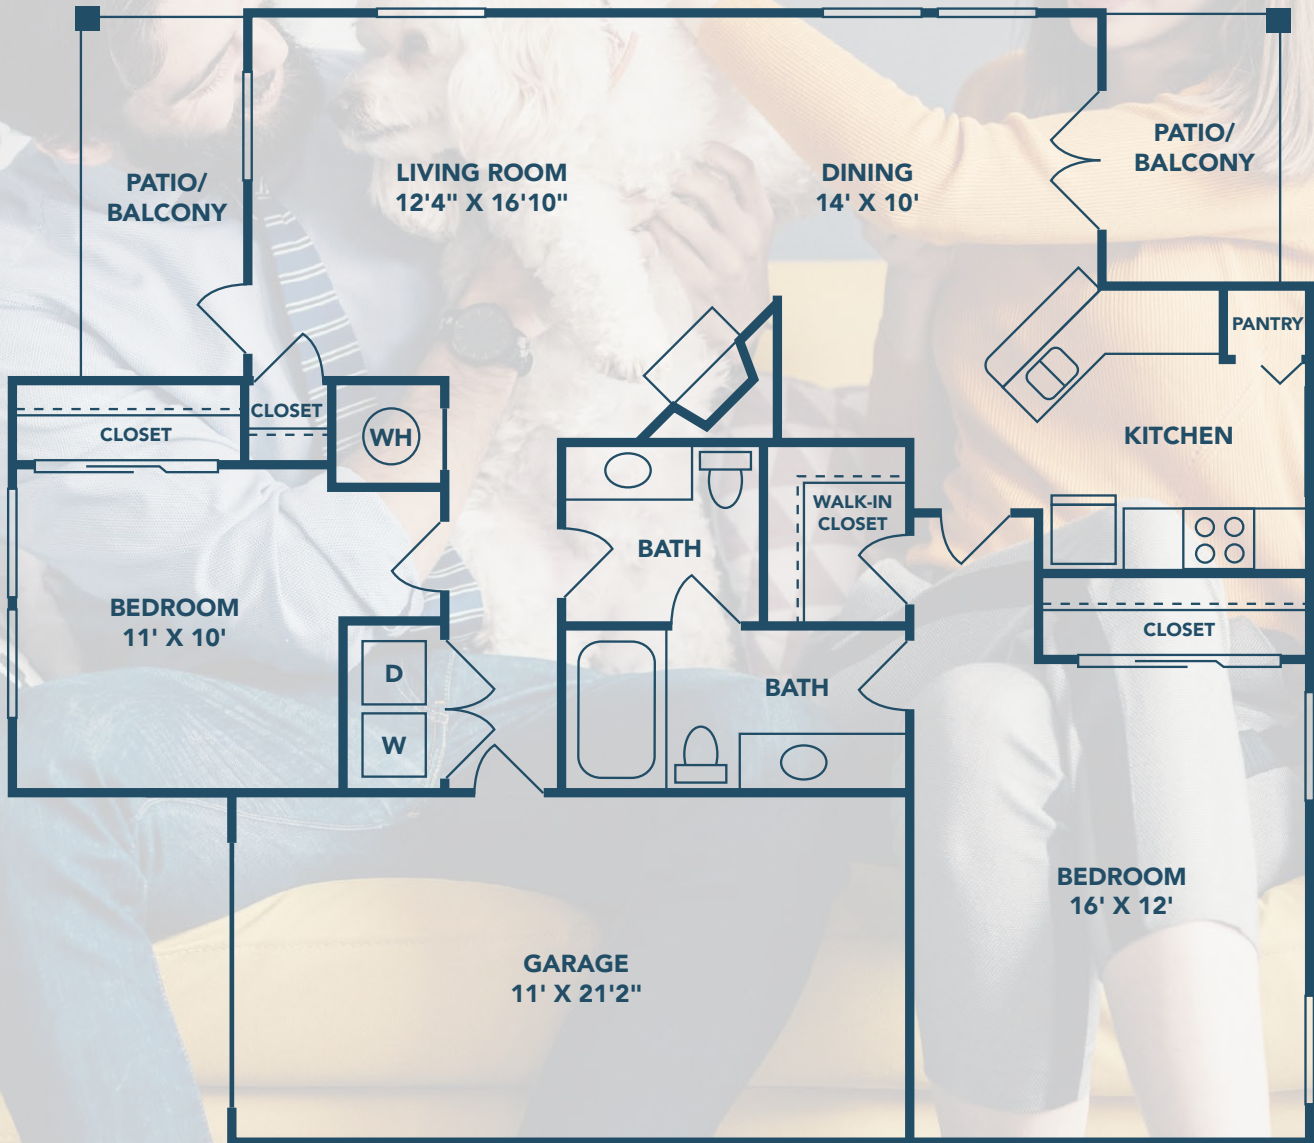

# HARRISON PLACE

BY STEADFAST LIVING

\*FEATURES VARY BY HOME

**BRAXTON**  
 2 BED // 1.5 BATH  
 1083 SQ FT

-  RENT \_\_\_\_\_
-  MOVE IN DATE \_\_\_\_\_
-  APP FEE \_\_\_\_\_
-  ADMIN FEE \_\_\_\_\_
-  DEPOSIT \_\_\_\_\_
-  PET FEE \_\_\_\_\_
-  PET RENT \_\_\_\_\_